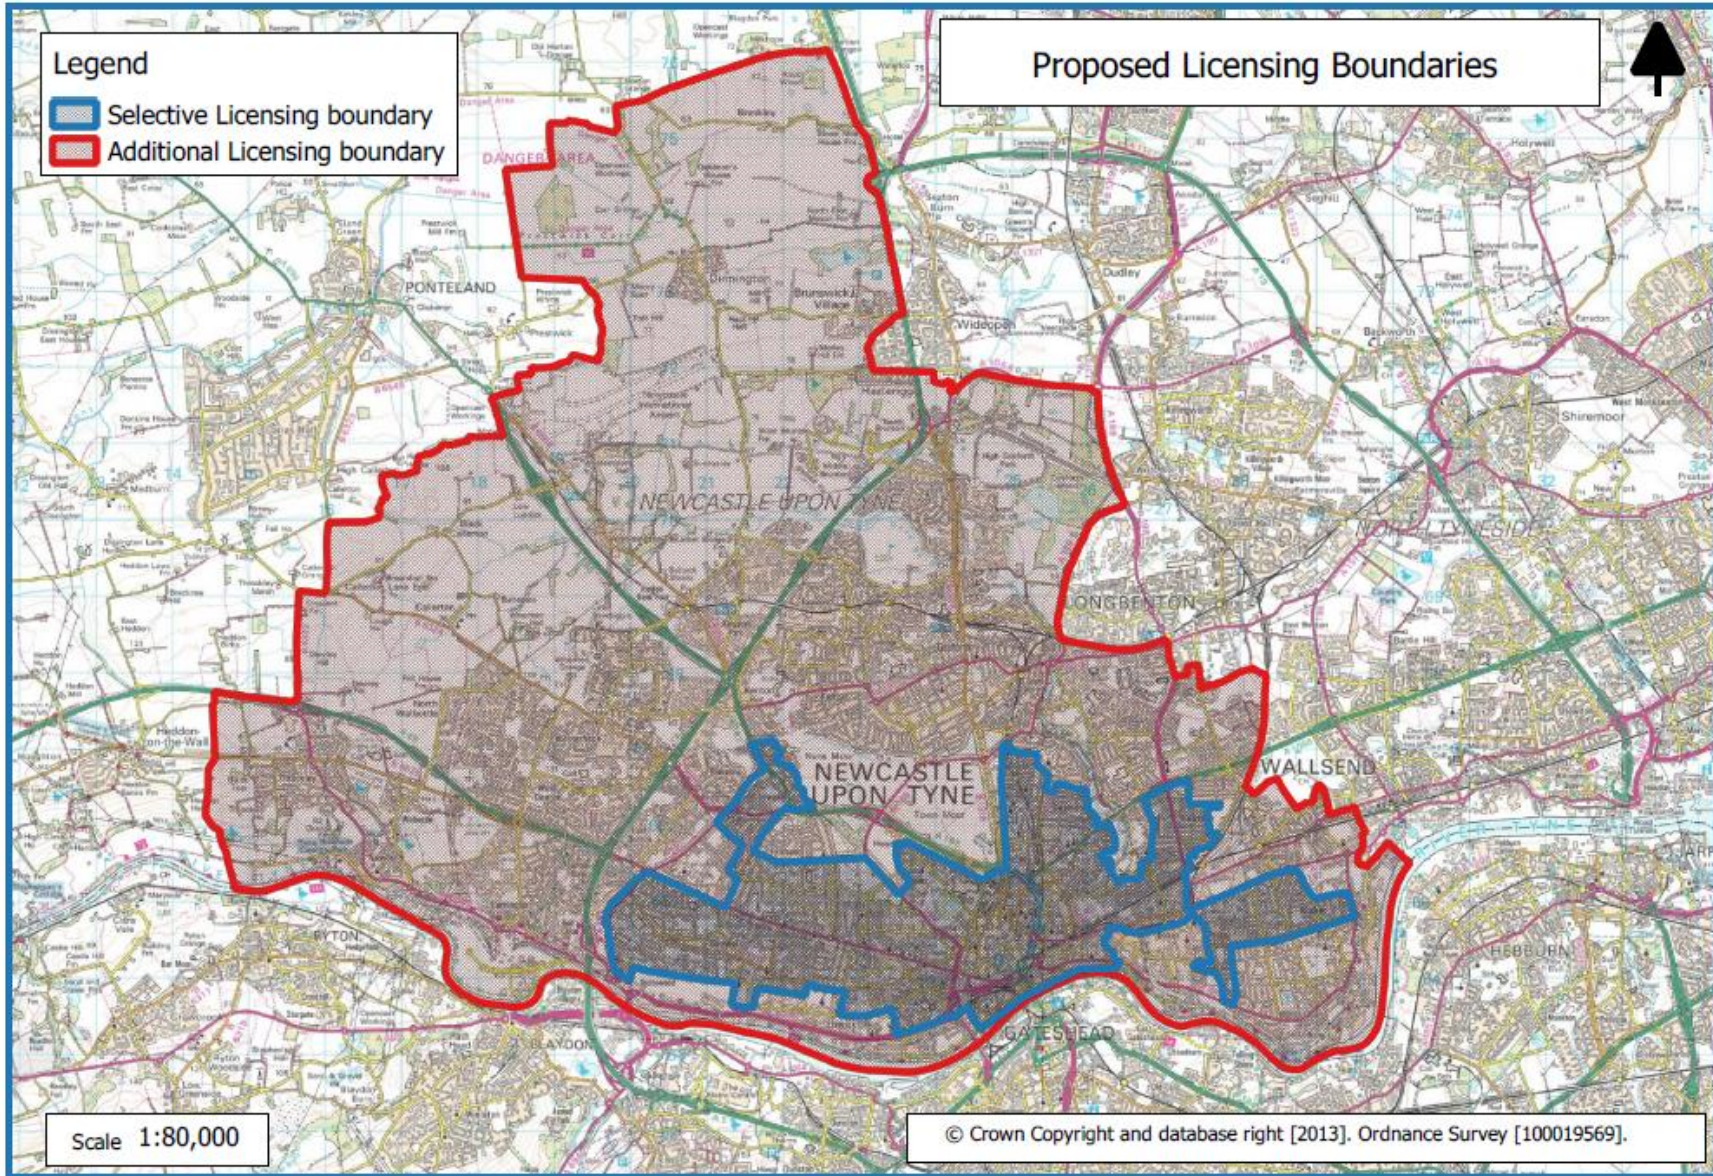

Legend

- Selective Licensing boundary
- Additional Licensing boundary

Proposed Licensing Boundaries

Scale 1:80,000

© Crown Copyright and database right [2013]. Ordnance Survey [100019569].