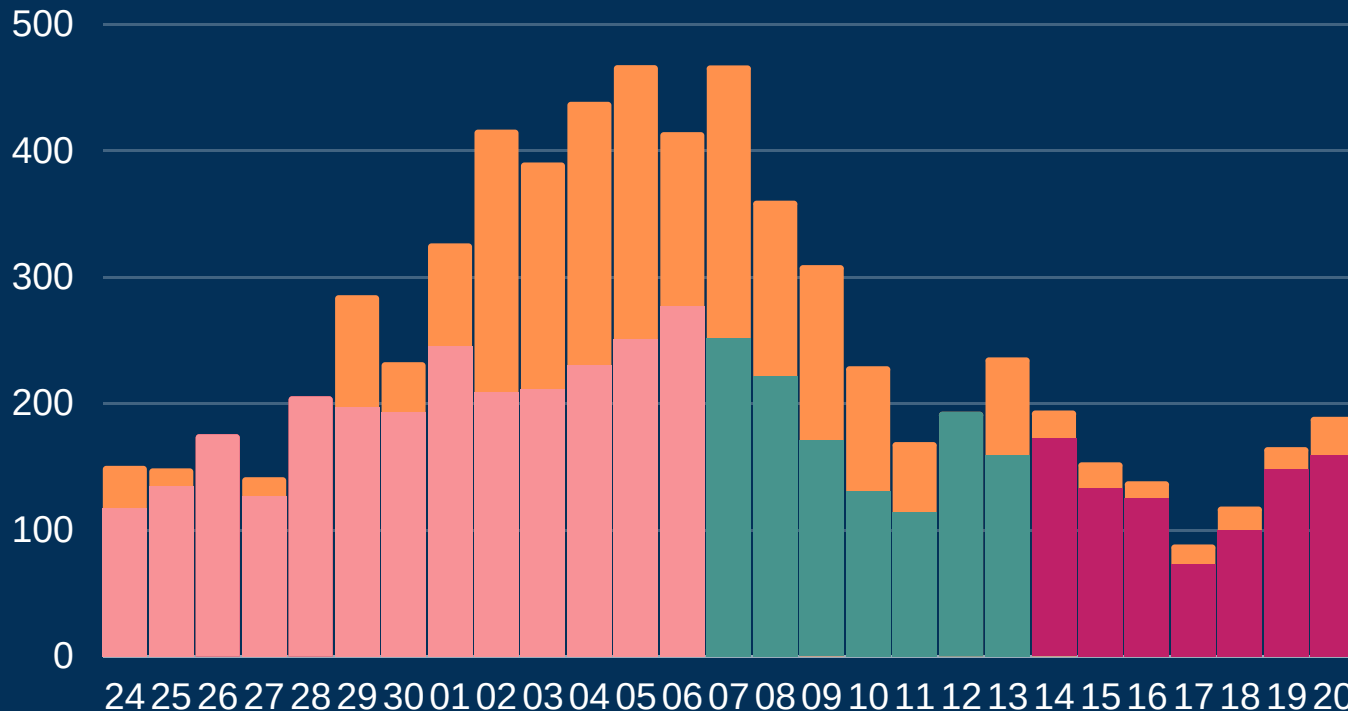

Newcastle COVID cases

Total daily cases

September - October

Figures based on provisional data

This represents where positive cases are registered to a GP at an 'alternative address' to the Newcastle address given when getting tested. This will include some students who are registered with GPs at their parents' address.

Friday 23 October 2020

➔	New cases in last 7 days	903	1038
➡	New cases in previous 7 days	1235	1916

Case rate per 100,000 population

➔	Newcastle	298	343
⬆	North East	285	
⬆	England	179	

*arrows show whether figure is up, down or the same as the previous 7 days. Figures are accurate at time of publishing and based on national Public Health England data.