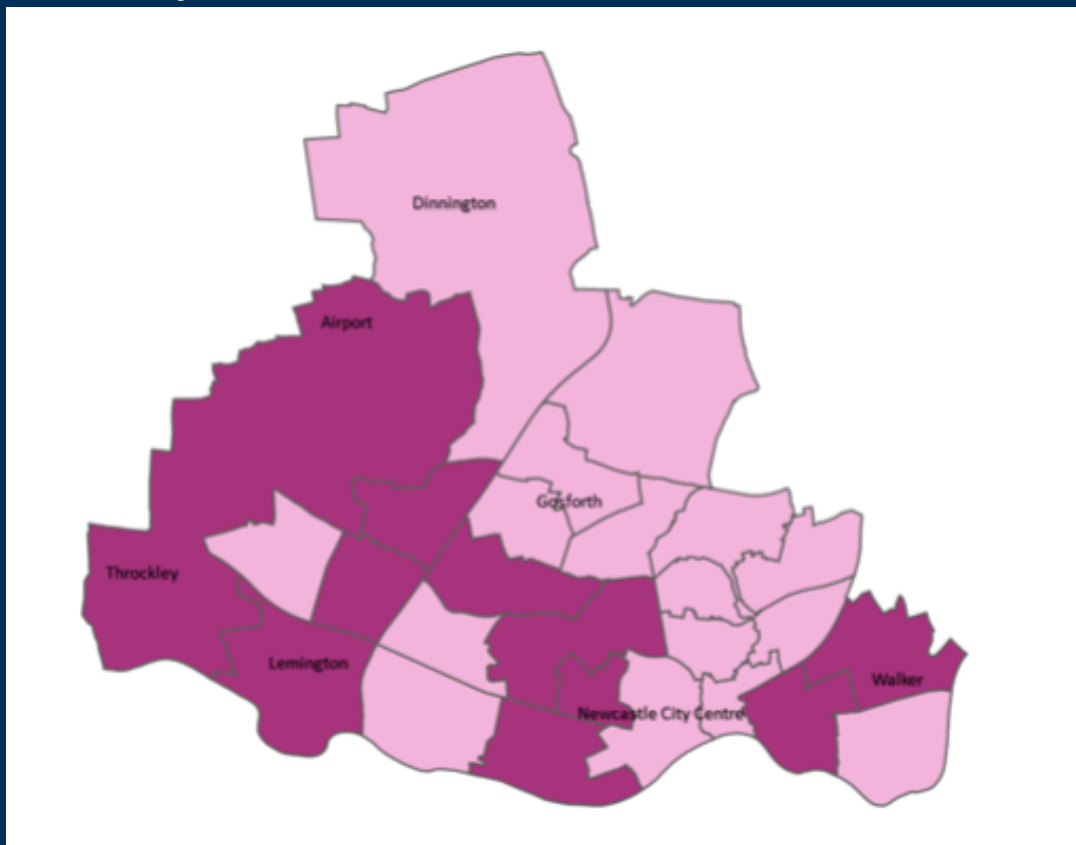

# Newcastle COVID cases

Total daily cases

Friday 19 February 2021

➔	New cases in last 7 days	316
➡	New cases in previous 7 days	384

Case rate per 100,000 population

➔	Newcastle	104
➡	LA7	138
➔	North East	157
➔	England	124

\*arrows show whether figure is up, down or the same as the previous 7 days. Figures are accurate at time of publishing and based on national Public Health England data.

## Case rate by ward

### Map indicator

Adjusted 14-day rate per 100k population to 16 February 2021

- 0-150
- 150-300