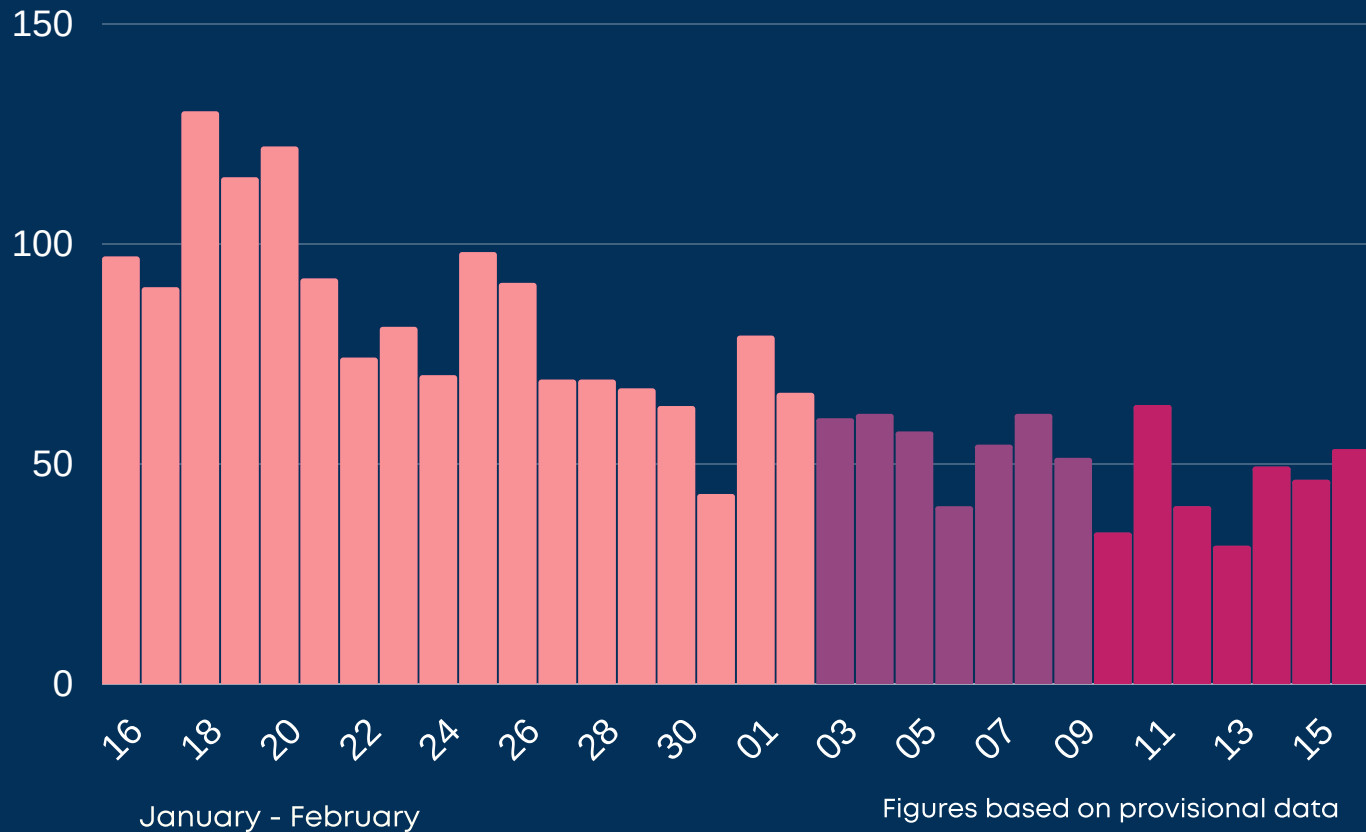

# Newcastle COVID cases

Total daily cases

Friday 19 February 2021

➔	New cases in last 7 days	316
➡	New cases in previous 7 days	384

Case rate per 100,000 population

➔	Newcastle	104
➡	LA7	138
➔	North East	157
➔	England	124

\*arrows show whether figure is up, down or the same as the previous 7 days. Figures are accurate at time of publishing and based on national Public Health England data.

## Case rate by ward

### Map indicator

Adjusted 14-day rate per 100k population to 16 February 2021

- 0-150
- 150-300