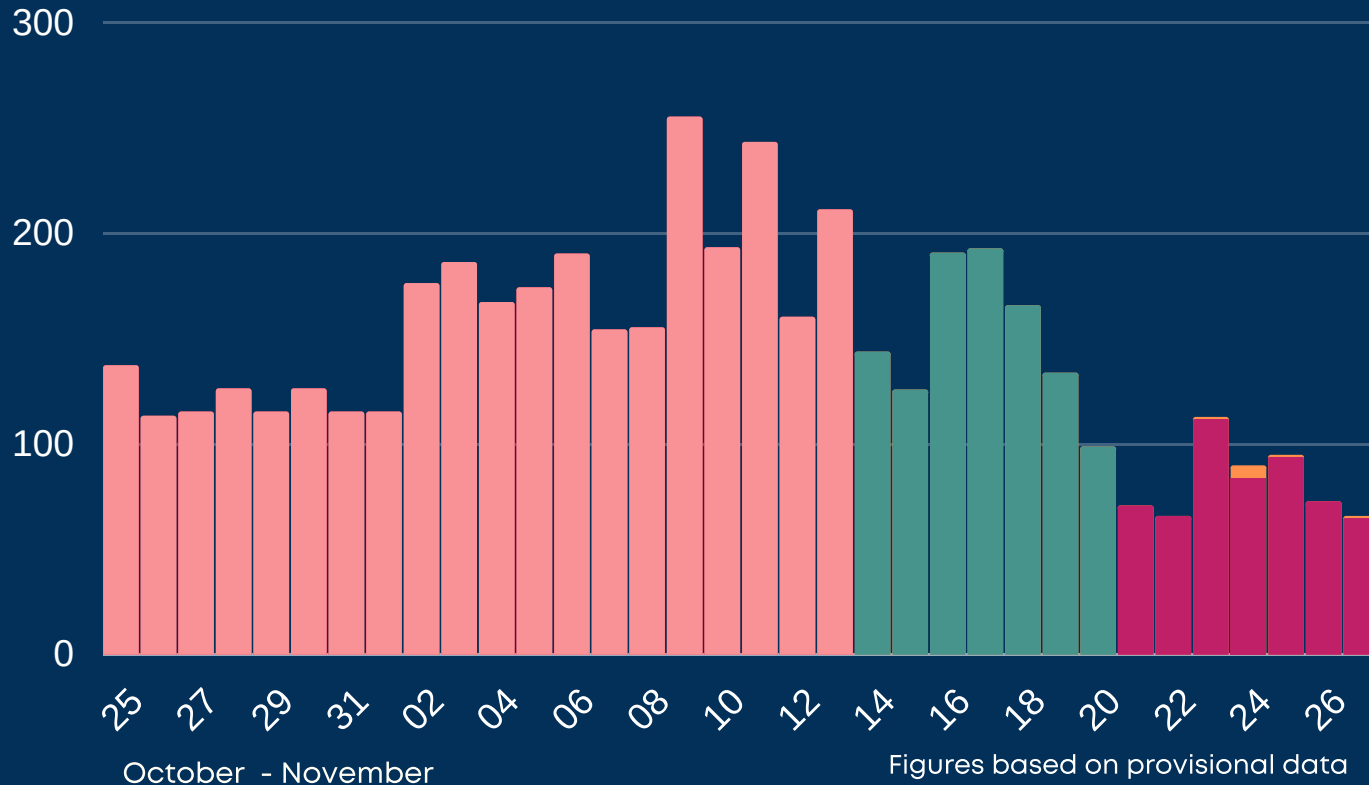

Newcastle COVID cases

Total daily cases

Monday 30 November 2020

↓	New cases in last 7 days	558
→	New cases in previous 7 days	1044

Case rate per 100,000 population

↓	Newcastle	184
↓	North East	191
↓	England	149

*arrows show whether figure is up, down or the same as the previous 7 days. Figures are accurate at time of publishing and based on national Public Health England data.

 This represents a positive case that has used an 'alternative address;' at time of testing. This will include some students who are registered with GPs at their parents' address.