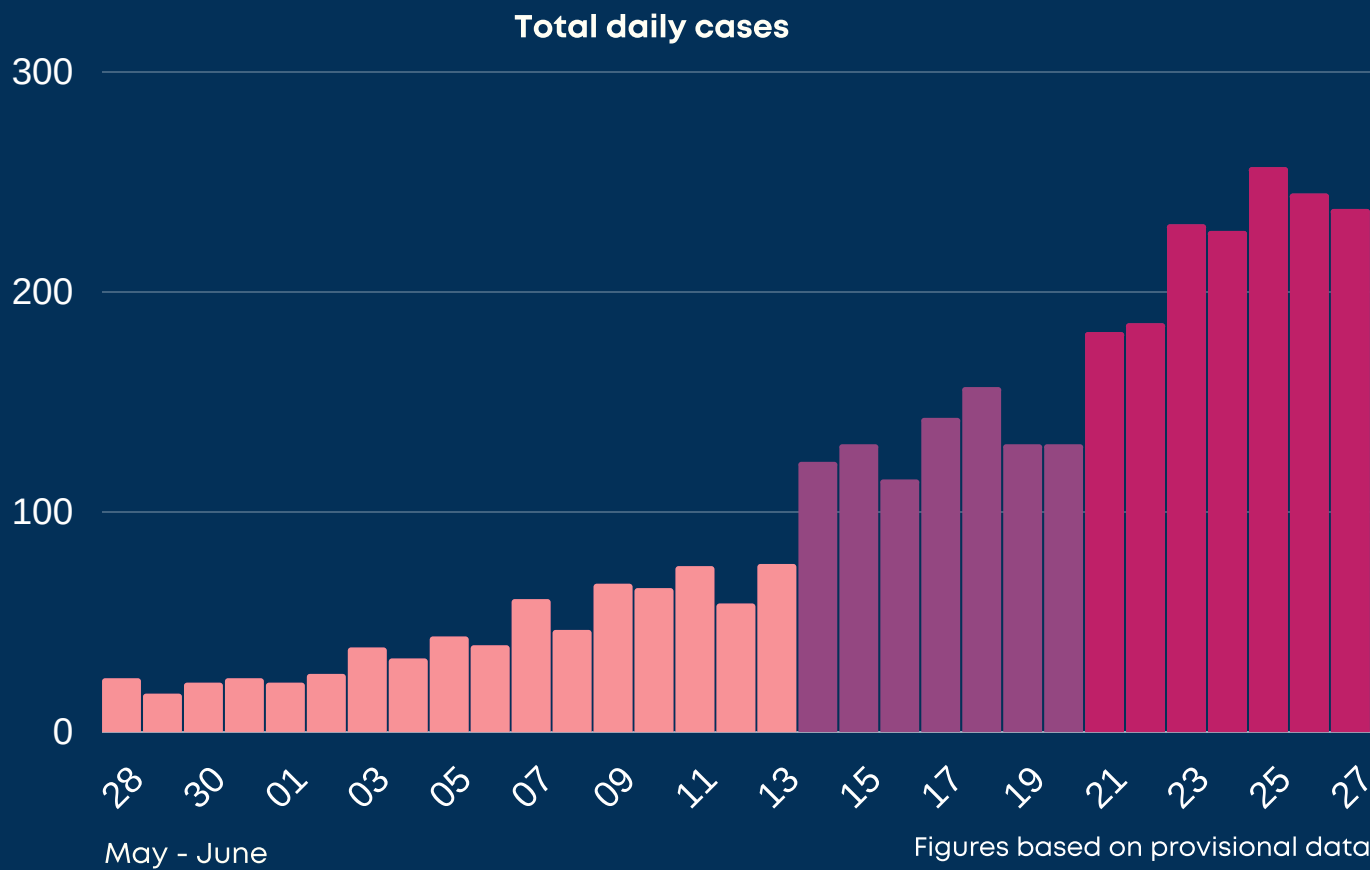

# Newcastle COVID cases

Wednesday 30 June 2021

↑ **New cases in last 7 days** 1560

↑ **New cases in previous 7 days** 926

Case rate per 100,000 population

↑ **Newcastle** 515

↑ **LA7** 396

↑ **North East** 346

↑ **England** 170

\*arrows show whether figure is up, down or the same as the previous 7 days. Figures are accurate at time of publishing and based on national Public Health England data.

## Case rate by ward

Map indicator Adjusted 14-day rate per 100k population to 27 June 2021

### Vaccinations

Newcastle

**First dose** 182.2k

**Second dose** 122.1k

28 June