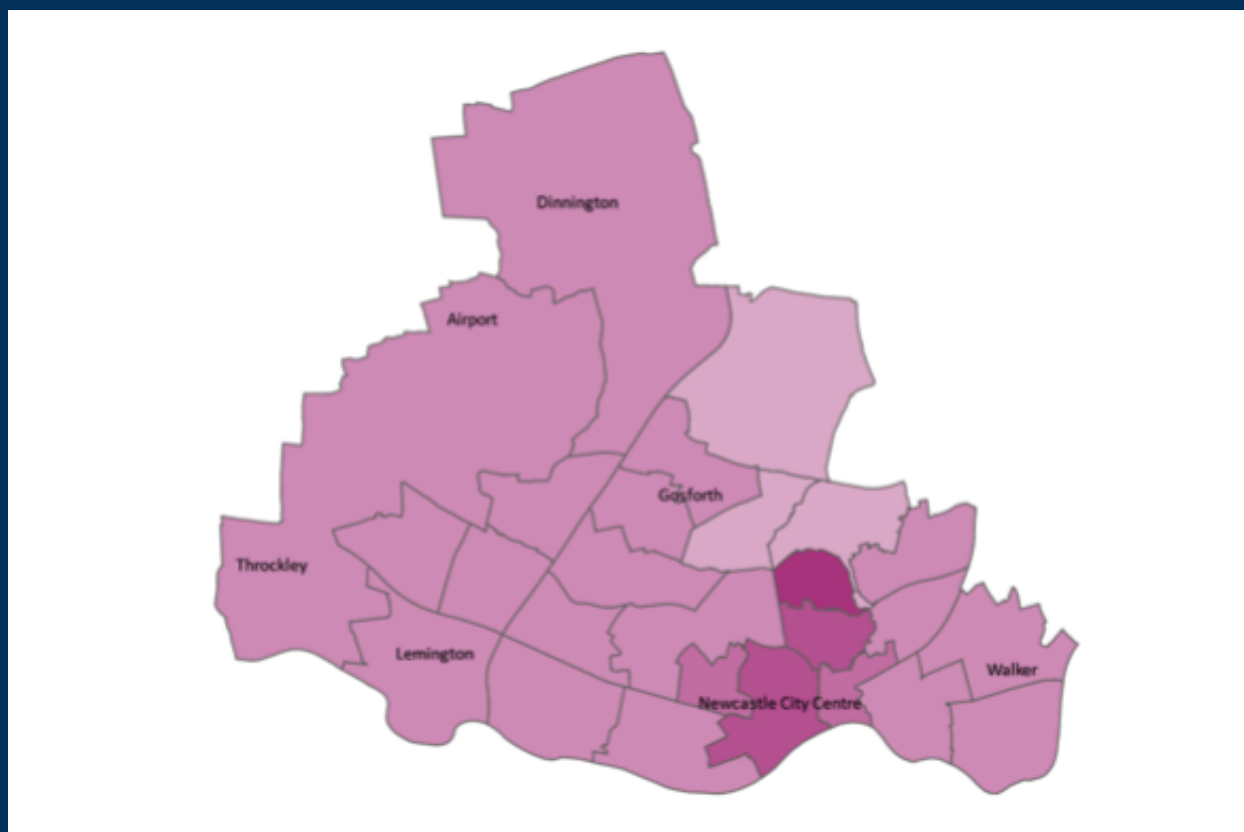

# Newcastle COVID cases

Wednesday 30 June 2021

↑ **New cases in last 7 days** 1560

↑ **New cases in previous 7 days** 926

Case rate per 100,000 population

↑ **Newcastle** 515

↑ **LA7** 396

↑ **North East** 346

↑ **England** 170

\*arrows show whether figure is up, down or the same as the previous 7 days. Figures are accurate at time of publishing and based on national Public Health England data.

## Case rate by ward

Map indicator Adjusted 14-day rate per 100k population to 27 June 2021

### Vaccinations

Newcastle

**First dose** 182.2k

**Second dose** 122.1k

28 June