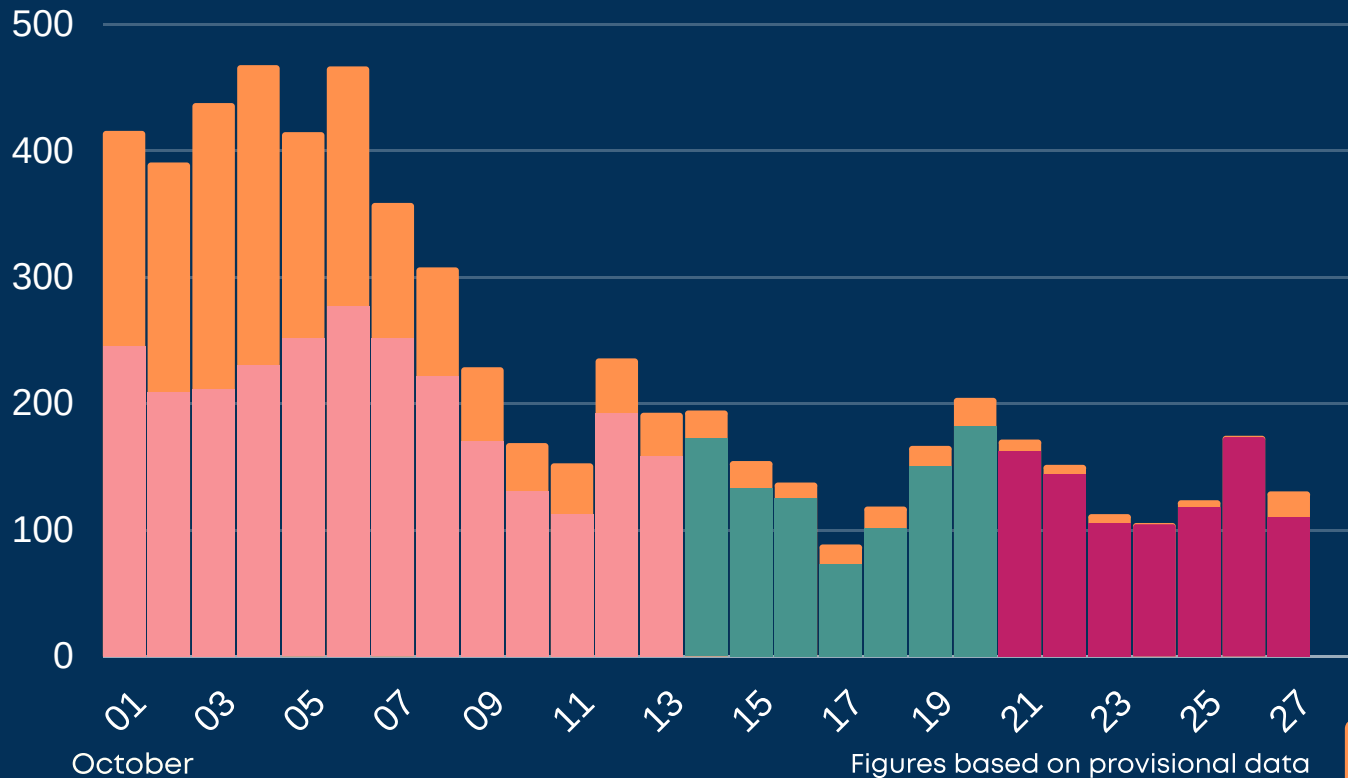

Newcastle COVID cases

Total daily cases

Figures based on provisional data

Friday 30 October 2020

↓	New cases in last 7 days	911	959
→	New cases in previous 7 days	928	1055

Case rate per 100,000 population

↓	Newcastle	301	317
→	North East	282	
→	England	210	

*arrows show whether figure is up, down or the same as the previous 7 days. Figures are accurate at time of publishing and based on national Public Health England data.

 This represents where positive cases are registered to a GP at an 'alternative address' to the Newcastle address given when getting tested. This will include some students who are registered with GPs at their parents' address.