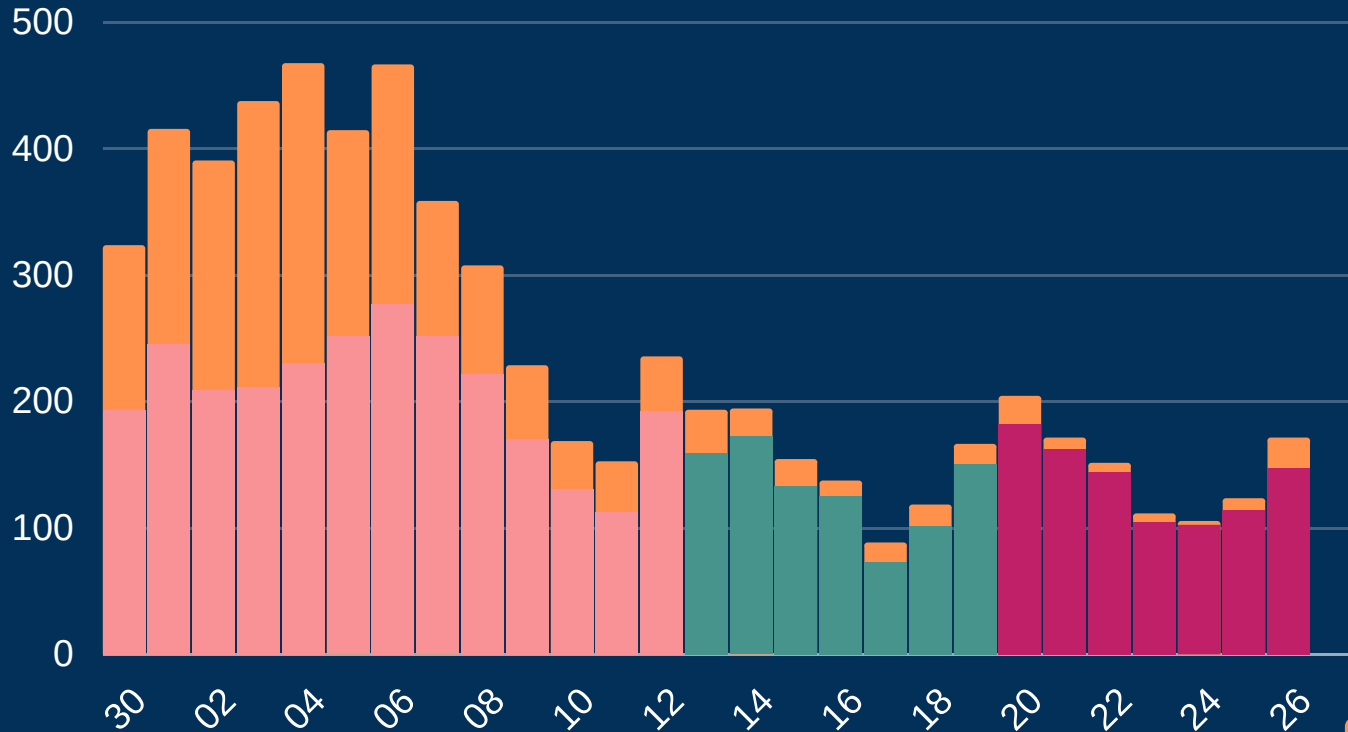

Newcastle COVID cases

Total daily cases

September - October

Figures based on provisional data

Thursday 29 October 2020

➔	New cases in last 7 days	949	1029
➡	New cases in previous 7 days	906	1043

Case rate per 100,000 population

➔	Newcastle	313	340
➔	North East	292	
➔	England	212	

*arrows show whether figure is up, down or the same as the previous 7 days. Figures are accurate at time of publishing and based on national Public Health England data.

This represents where positive cases are registered to a GP at an 'alternative address' to the Newcastle address given when getting tested. This will include some students who are registered with GPs at their parents' address.