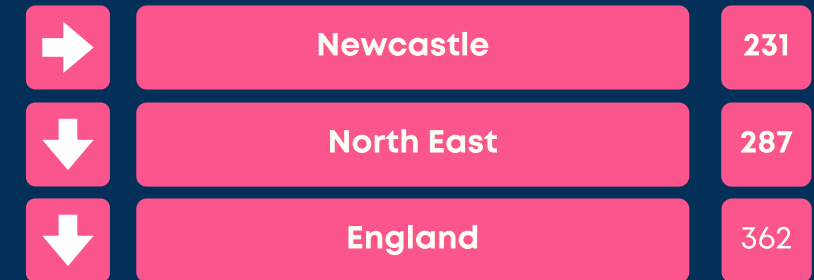

Newcastle COVID cases

Total daily cases

Tuesday 26 January 2021

Case rate per 100,000 population

*arrows show whether figure is up, down or the same as the previous 7 days. Figures are accurate at time of publishing and based on national Public Health England data.