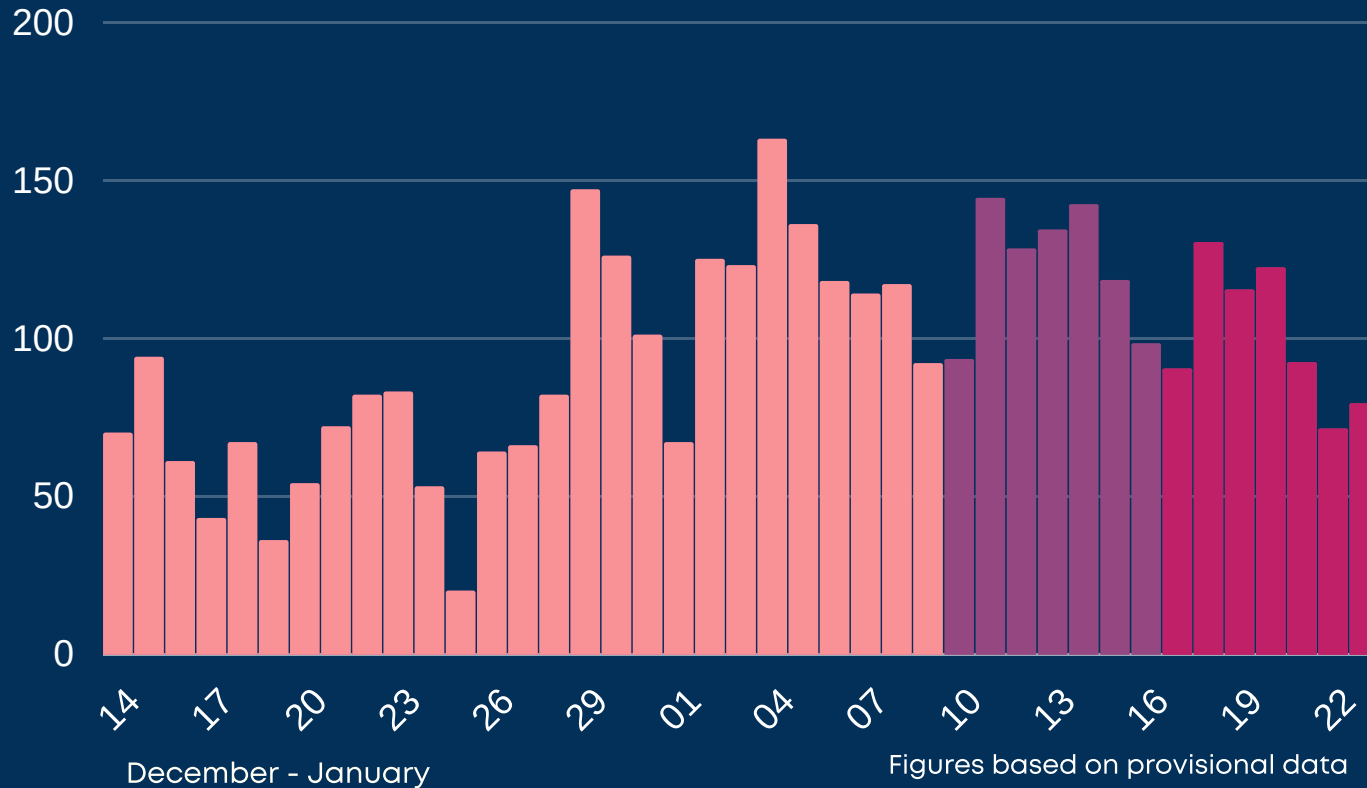

Newcastle COVID cases

Total daily cases

Tuesday 26 January 2021

Case rate per 100,000 population

*arrows show whether figure is up, down or the same as the previous 7 days. Figures are accurate at time of publishing and based on national Public Health England data.