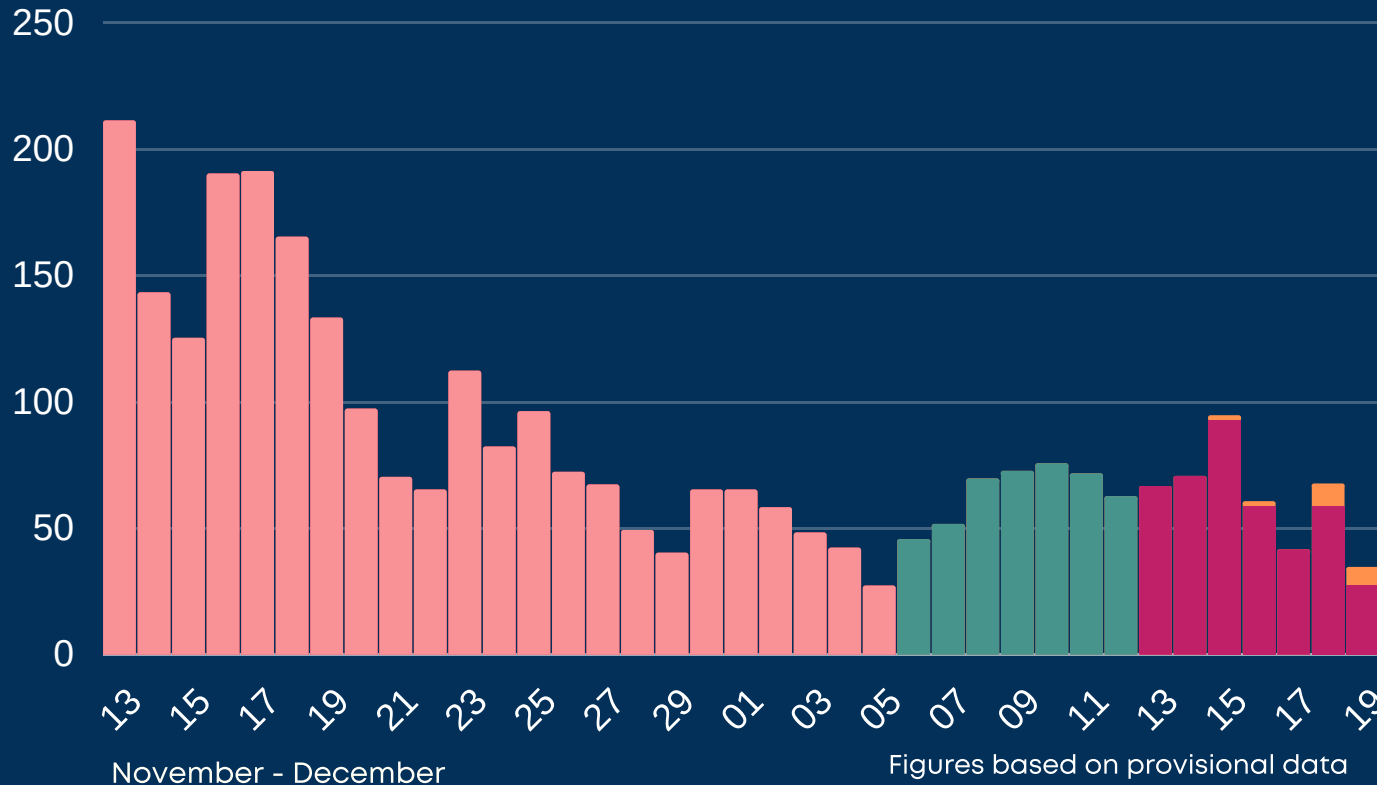

Newcastle COVID cases

Total daily cases

Tuesday 22 December 2020

↑	New cases in last 7 days	412
↑	New cases in previous 7 days	445

Case rate per 100,000 population

↑	Newcastle	136
↑	North East	168
↑	England	288

*arrows show whether figure is up, down or the same as the previous 7 days. Figures are accurate at time of publishing and based on national Public Health England data.

 This represents 'alternative data' where someone has used a different address at the point of being tested. This will include students who are registered with a GP at their parent's address.