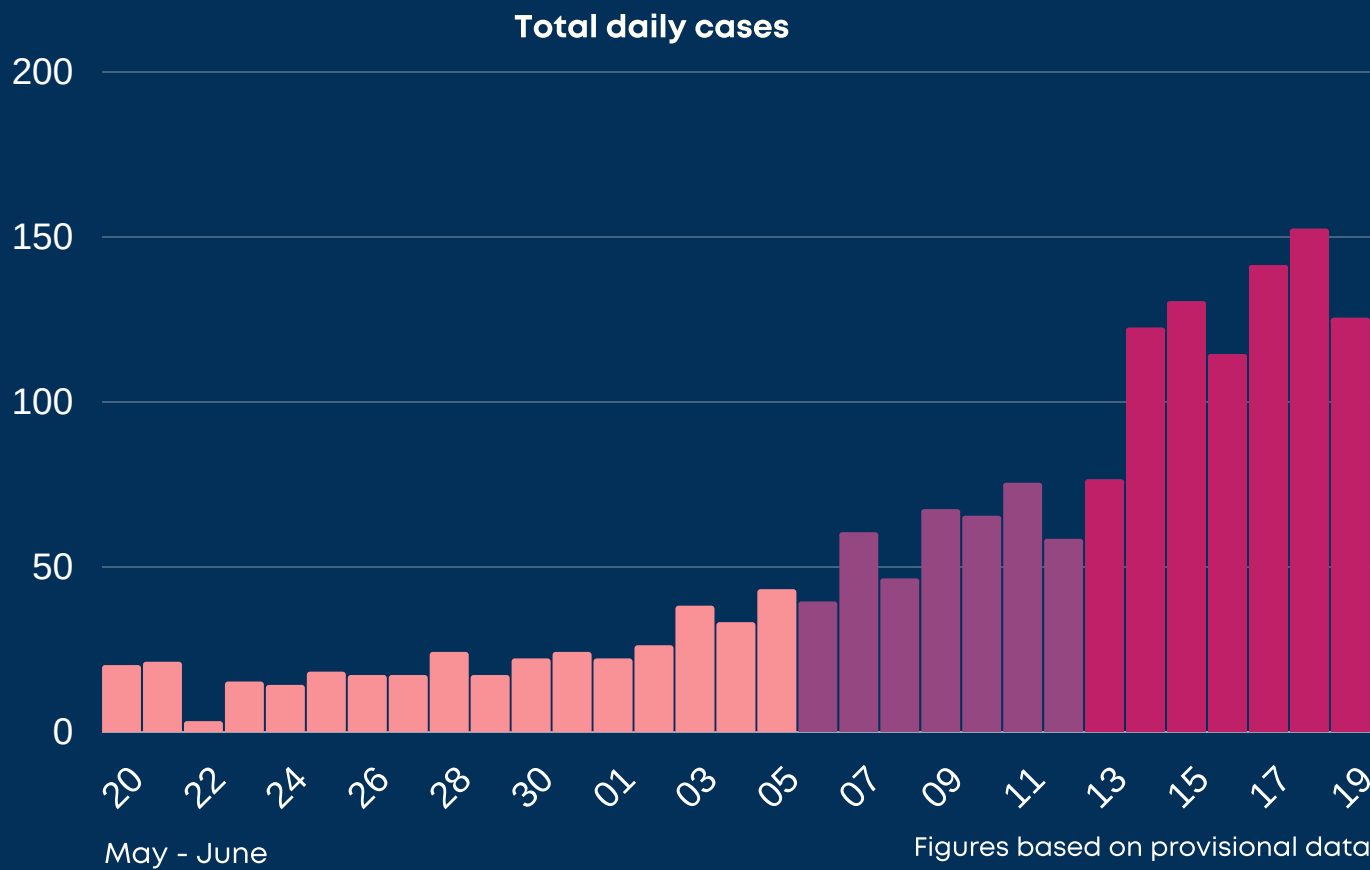

# Newcastle COVID cases

Tuesday 22 June 2021

**New cases in last 7 days** **860**

**New cases in previous 7 days** **410**

Case rate per 100,000 population

**Newcastle** **284**

**LA7** **191**

**North East** **163**

**England** **98**

\*arrows show whether figure is up, down or the same as the previous 7 days. Figures are accurate at time of publishing and based on national Public Health England data.

## Case rate by ward

### Map indicator

Adjusted 14-day rate per 100k population to 15 June 2021