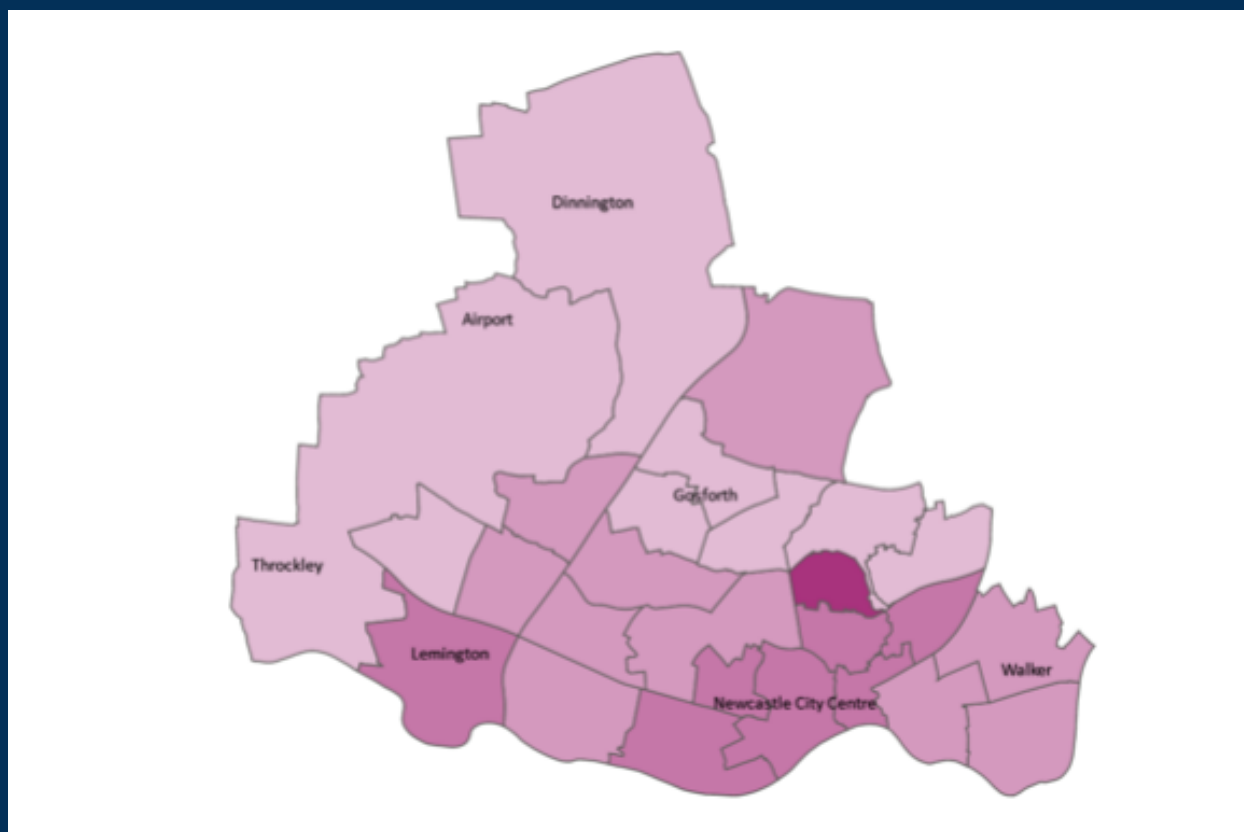

# Newcastle COVID cases

Tuesday 22 June 2021

**New cases in last 7 days** **860**

**New cases in previous 7 days** **410**

Case rate per 100,000 population

**Newcastle** **284**

**LA7** **191**

**North East** **163**

**England** **98**

\*arrows show whether figure is up, down or the same as the previous 7 days. Figures are accurate at time of publishing and based on national Public Health England data.

## Case rate by ward

### Map indicator

Adjusted 14-day rate per 100k population to 15 June 2021