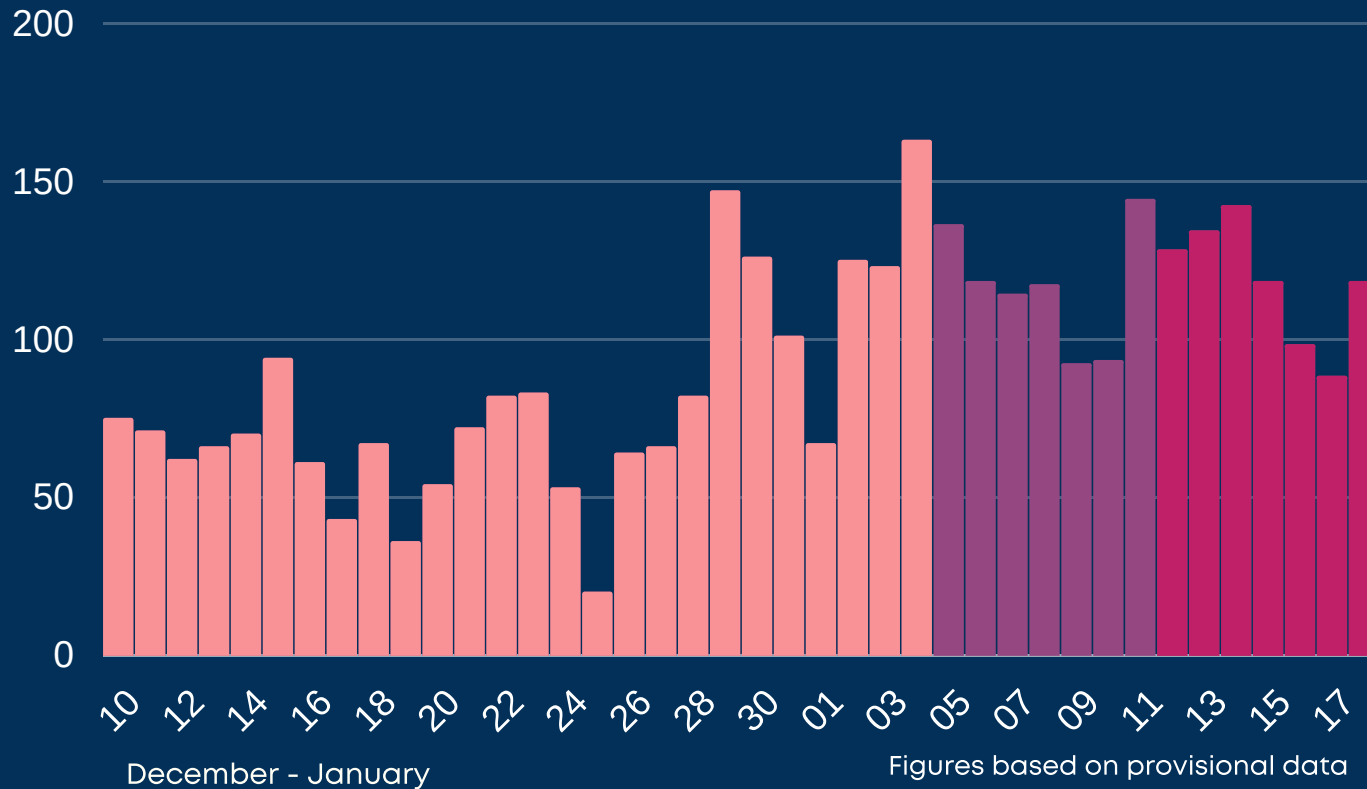

Newcastle COVID cases

Total daily cases

Thursday 21 January 2021

↓	New cases in last 7 days	826
↓	New cases in previous 7 days	820

Case rate per 100,000 population

→	Newcastle	273
→	North East	319
↓	England	430

*arrows show whether figure is up, down or the same as the previous 7 days. Figures are accurate at time of publishing and based on national Public Health England data.