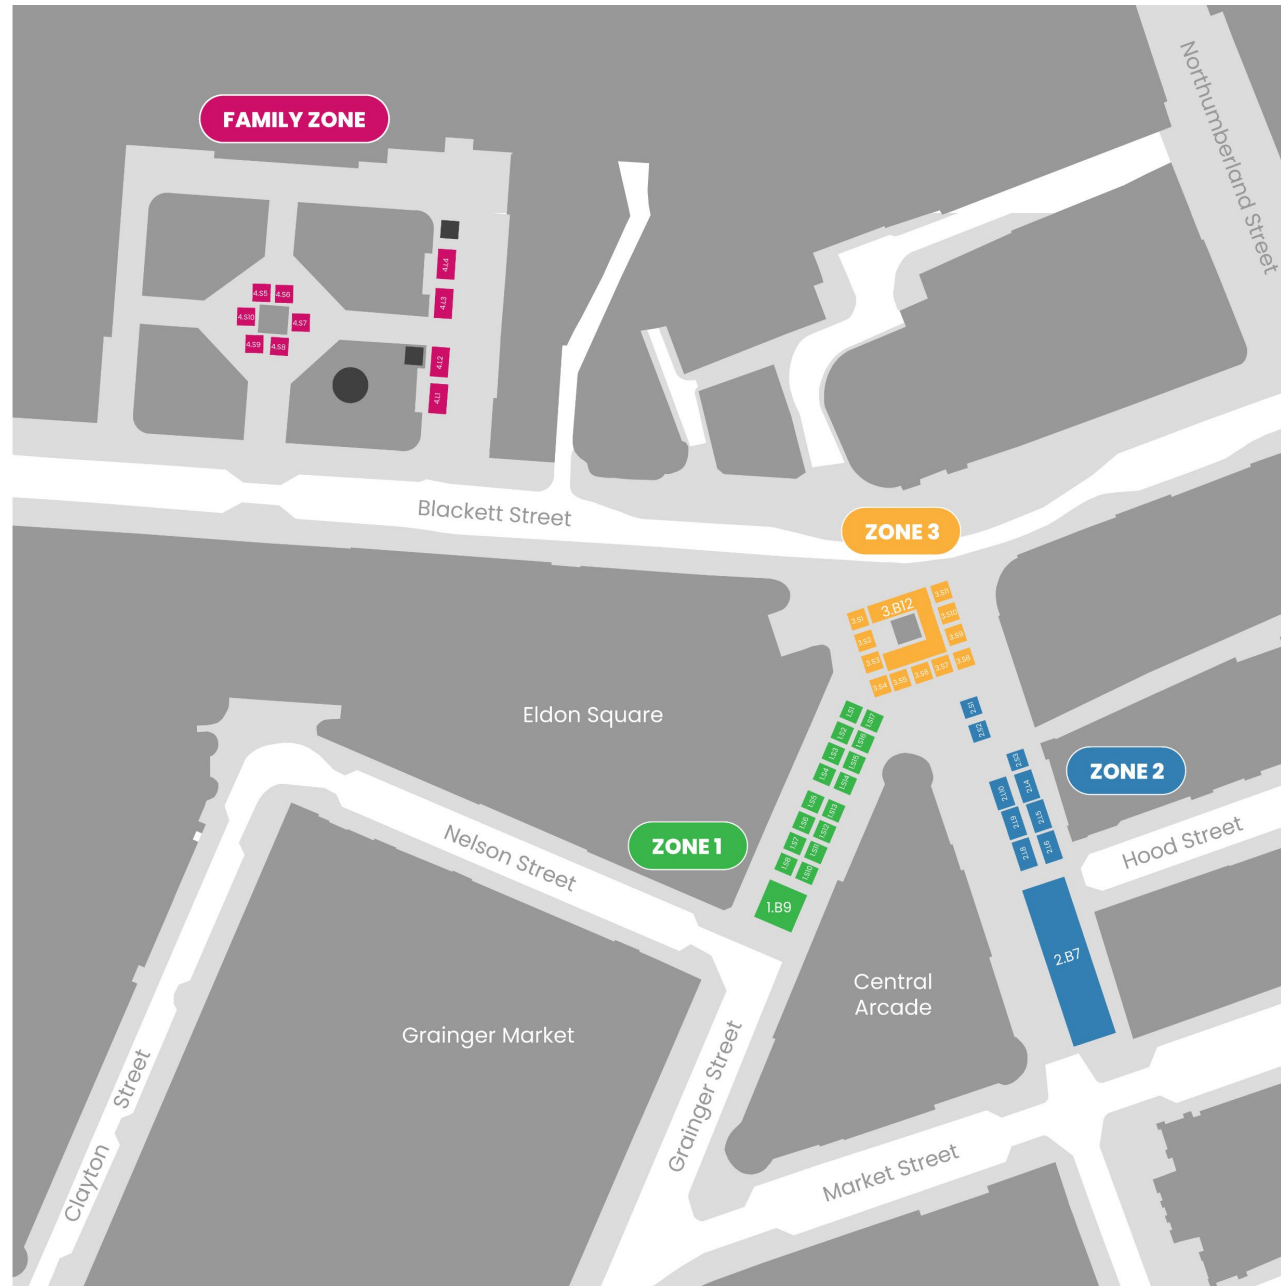

Zoning

Zone 1
Grainger Street

Zone 2
Grey Street

Zone 3
Monument

Bespoke Stalls

Zone 1
1.B9

Zone 3
3.B12