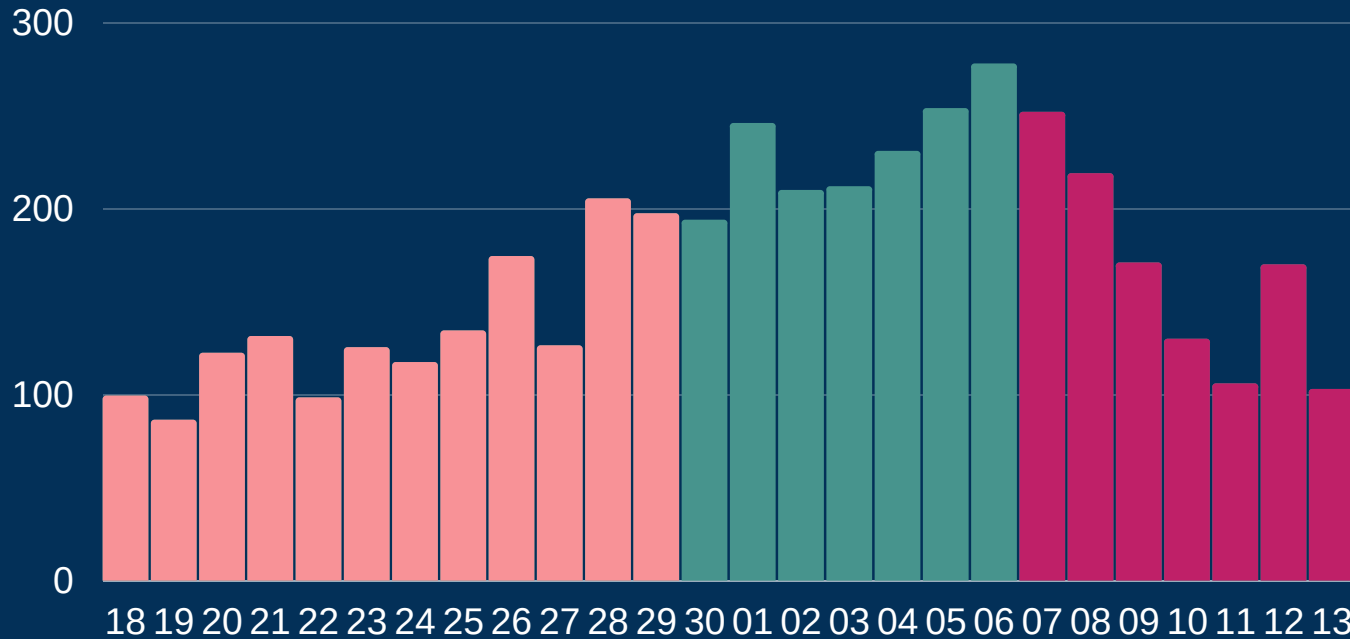

# Newcastle COVID cases

Total daily cases

September - October

Figures based on provisional data.

Friday 16 October 2020

↓ New cases in last 7 days 1144

↑ New cases in previous 7 days 1618

Case rate per 100,000 population

↓ Newcastle 378

→ North East 271

↑ England 143

\*arrows show whether figure is up, down or the same as the previous 7 days. Figures are accurate at time of publishing and based on national Public Health England data.