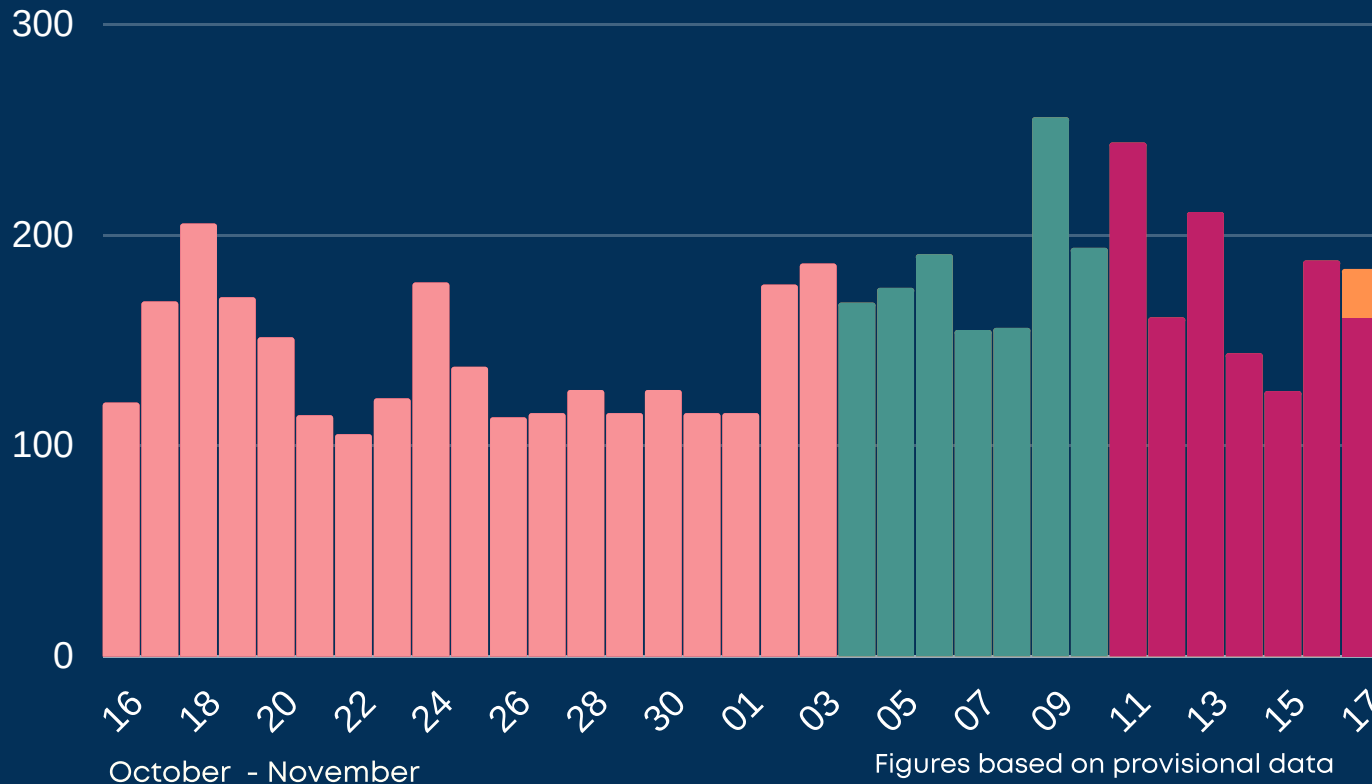

# Newcastle COVID cases

### Total daily cases

### Friday 20 November 2020

→	New cases in last 7 days	1228	1242
→	New cases in previous 7 days	1288	1279

### Case rate per 100,000 population

→	Newcastle	406	410
↑	North East	362	
→	England	235	

\*arrows show whether figure is up, down or the same as the previous 7 days. Figures are accurate at time of publishing and based on national Public Health England data.