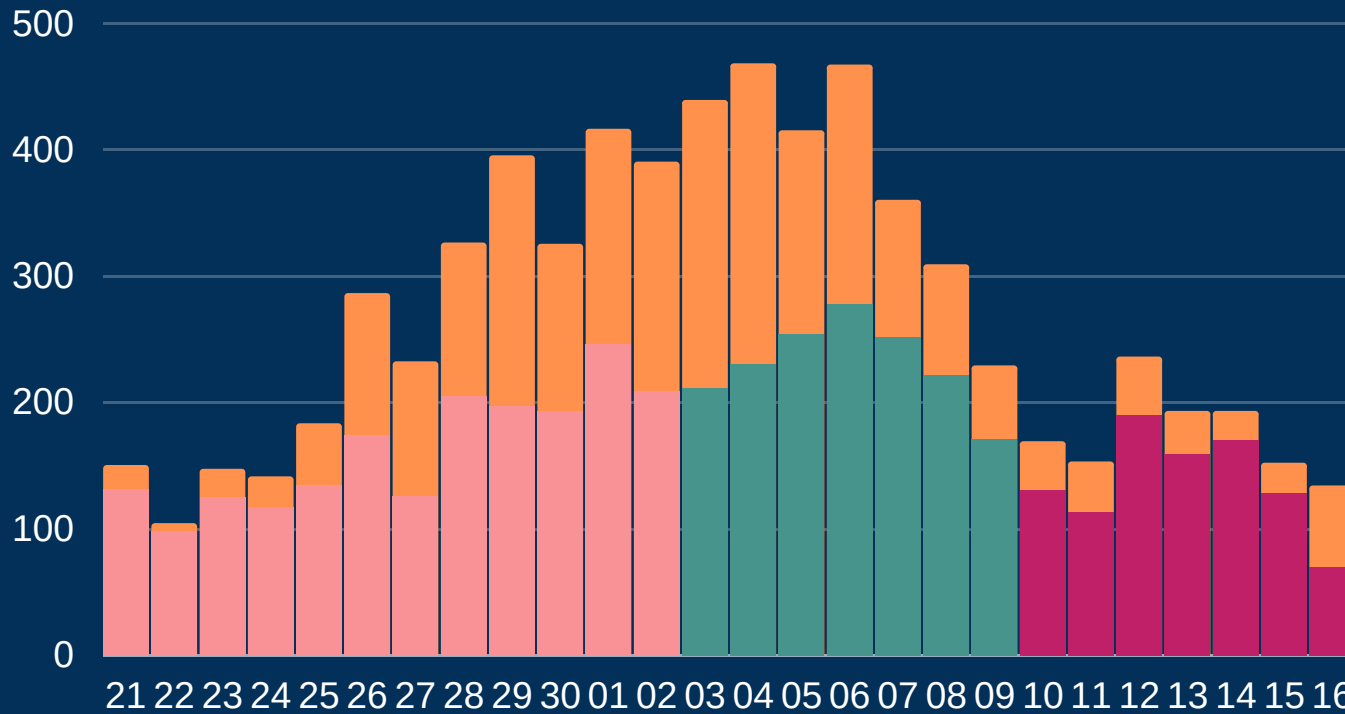

Newcastle COVID cases

Total daily cases

September - October

Figures based on provisional data

Tuesday 20 October 2020

↓	New cases in last 7 days	837	1113
↑	New cases in previous 7 days	1532	2410

Case rate per 100,000 population

↓	Newcastle	276	368
→	North East	239	
↑	England	149	

*arrows show whether figure is up, down or the same as the previous 7 days. Figures are accurate at time of publishing and based on national Public Health England data.

 This represents where positive cases are registered to a GP at an 'alternative address' to the Newcastle address given when getting tested. This will include some students who are registered with GPs at their parents' address.