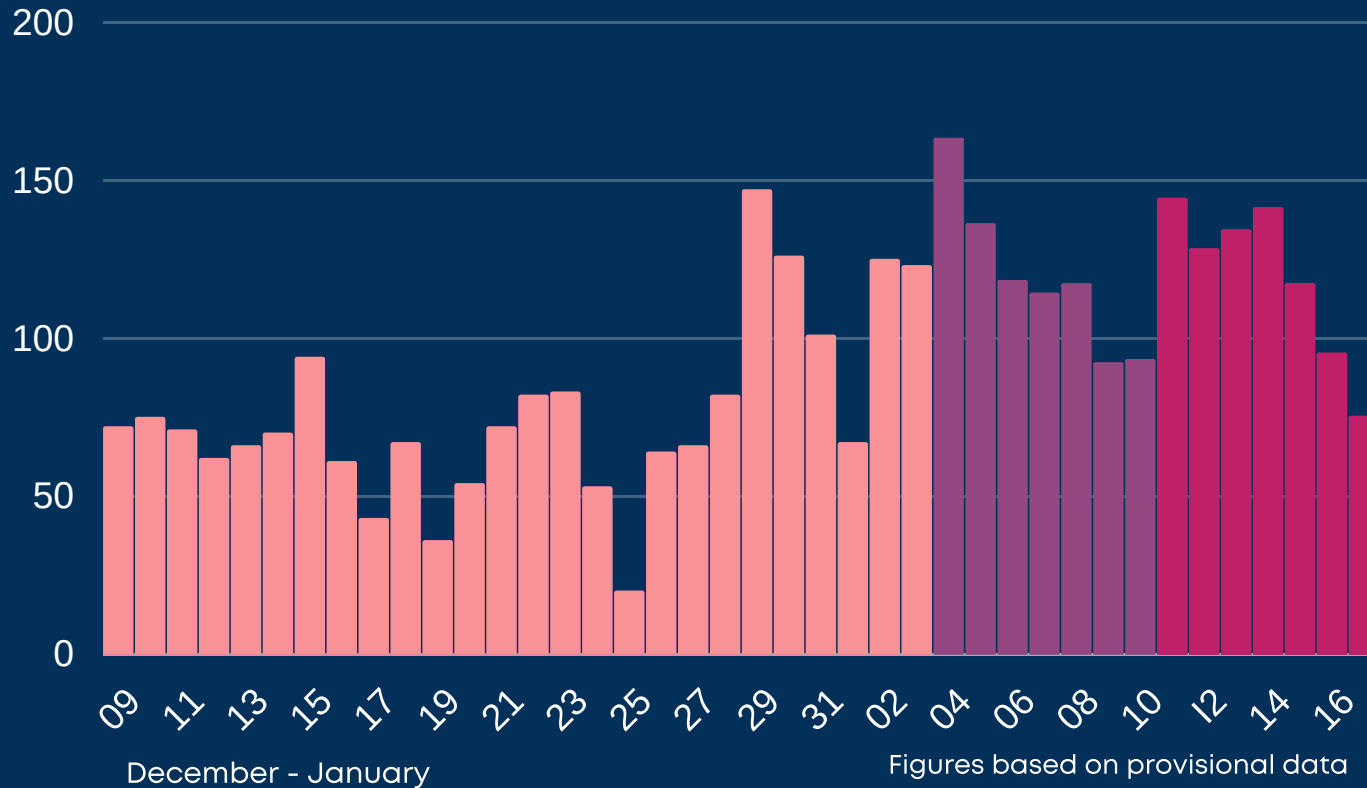

Newcastle COVID cases

Total daily cases

Wednesday 20 January 2021

➔	New cases in last 7 days	834
➡	New cases in previous 7 days	838

Case rate per 100,000 population

➔	Newcastle	275
➔	North East	324
➔	England	458

*arrows show whether figure is up, down or the same as the previous 7 days. Figures are accurate at time of publishing and based on national Public Health England data.