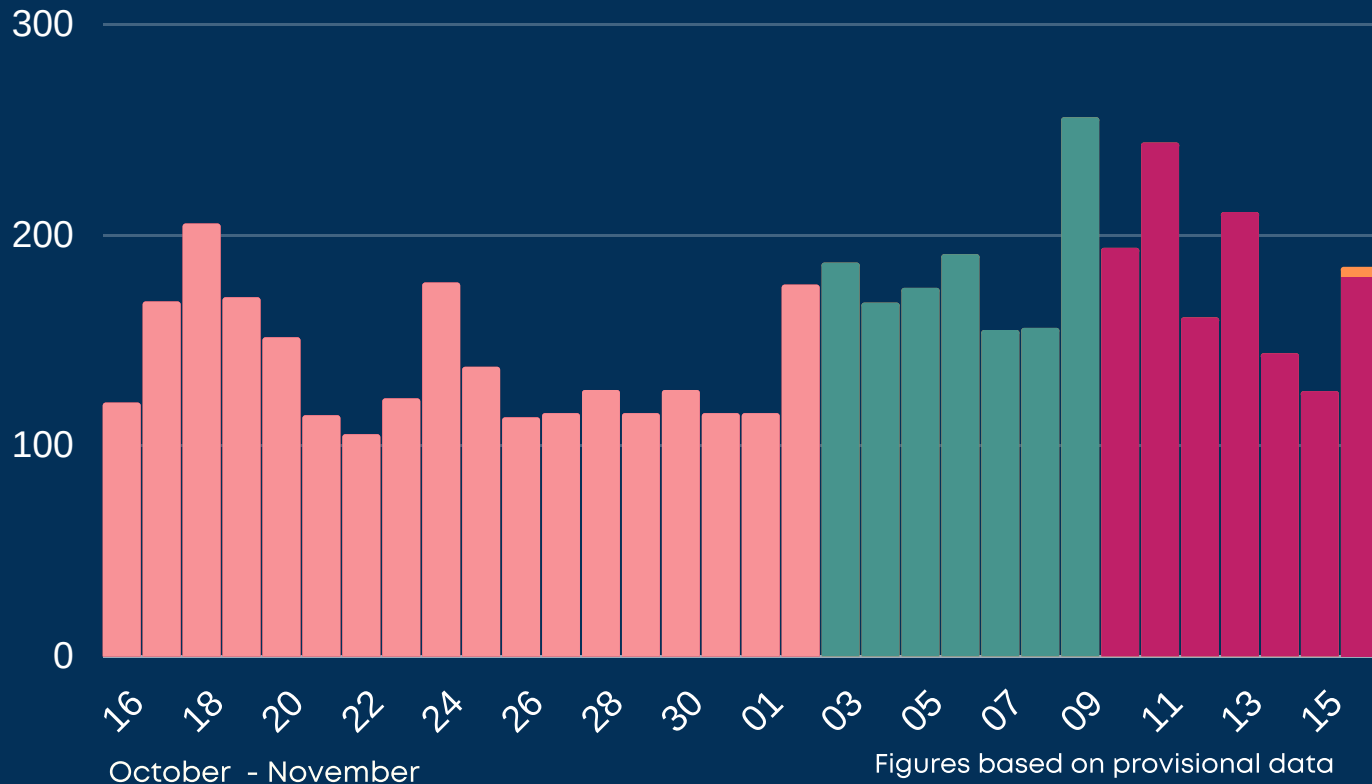

Newcastle COVID cases

Total daily cases

Thursday 19 November 2020

→	New cases in last 7 days	1253	1248
→	New cases in previous 7 days	1281	1273

Case rate per 100,000 population

→	Newcastle	414	412
↑	North East	376	
→	England	241	

*arrows show whether figure is up, down or the same as the previous 7 days. Figures are accurate at time of publishing and based on national Public Health England data.

This represents where positive cases are registered to a GP at an 'alternative address' to the Newcastle address given when getting tested. This will include some students who are registered with GPs at their parents' address.