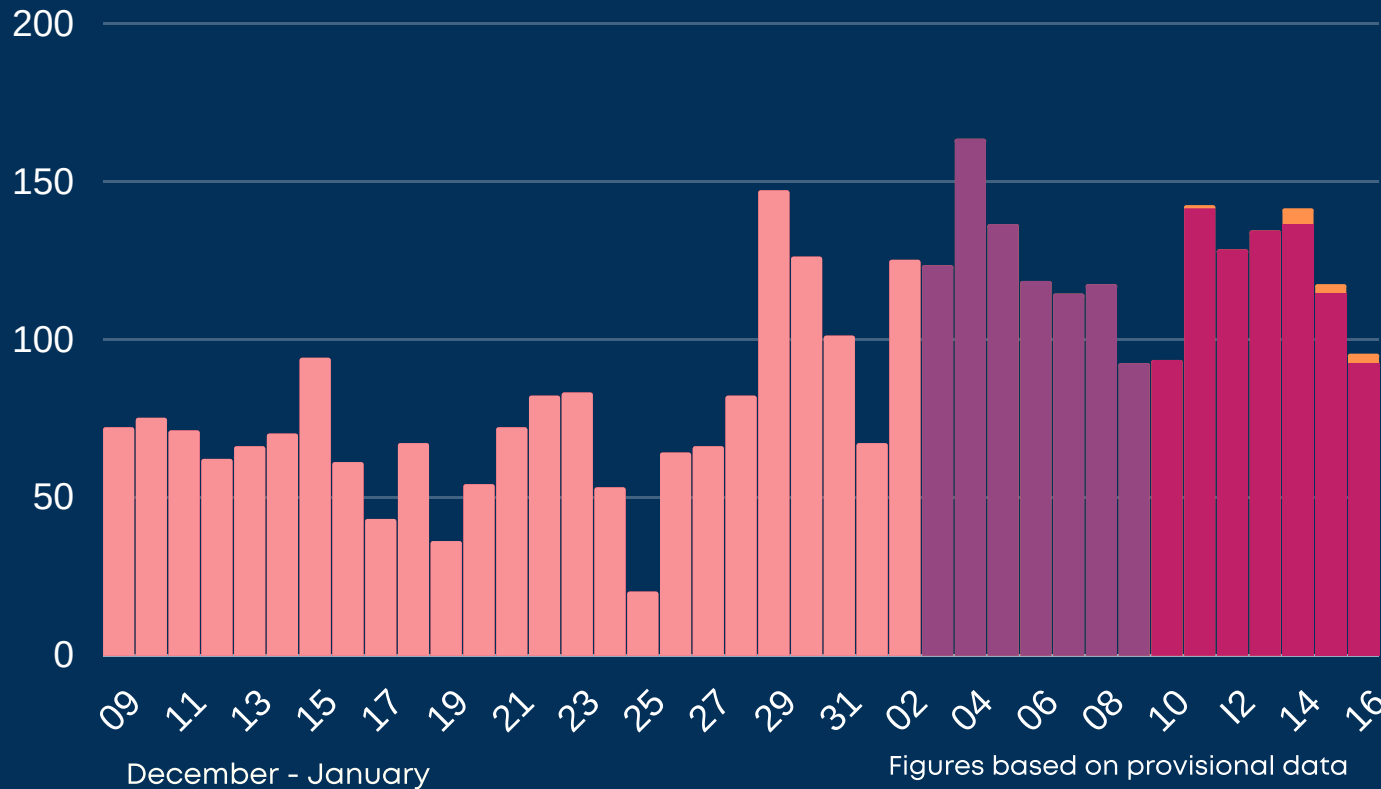

Newcastle COVID cases

Total daily cases

Tuesday 19 January 2021

➔	New cases in last 7 days	839
➡	New cases in previous 7 days	868

Case rate per 100,000 population

➔	Newcastle	277
➔	North East	325
➔	England	465

*arrows show whether figure is up, down or the same as the previous 7 days. Figures are accurate at time of publishing and based on national Public Health England data.

 This represents 'alternative data' where someone has used a different address at the point of being tested. This will include students who are registered with a GP at their parent's address.