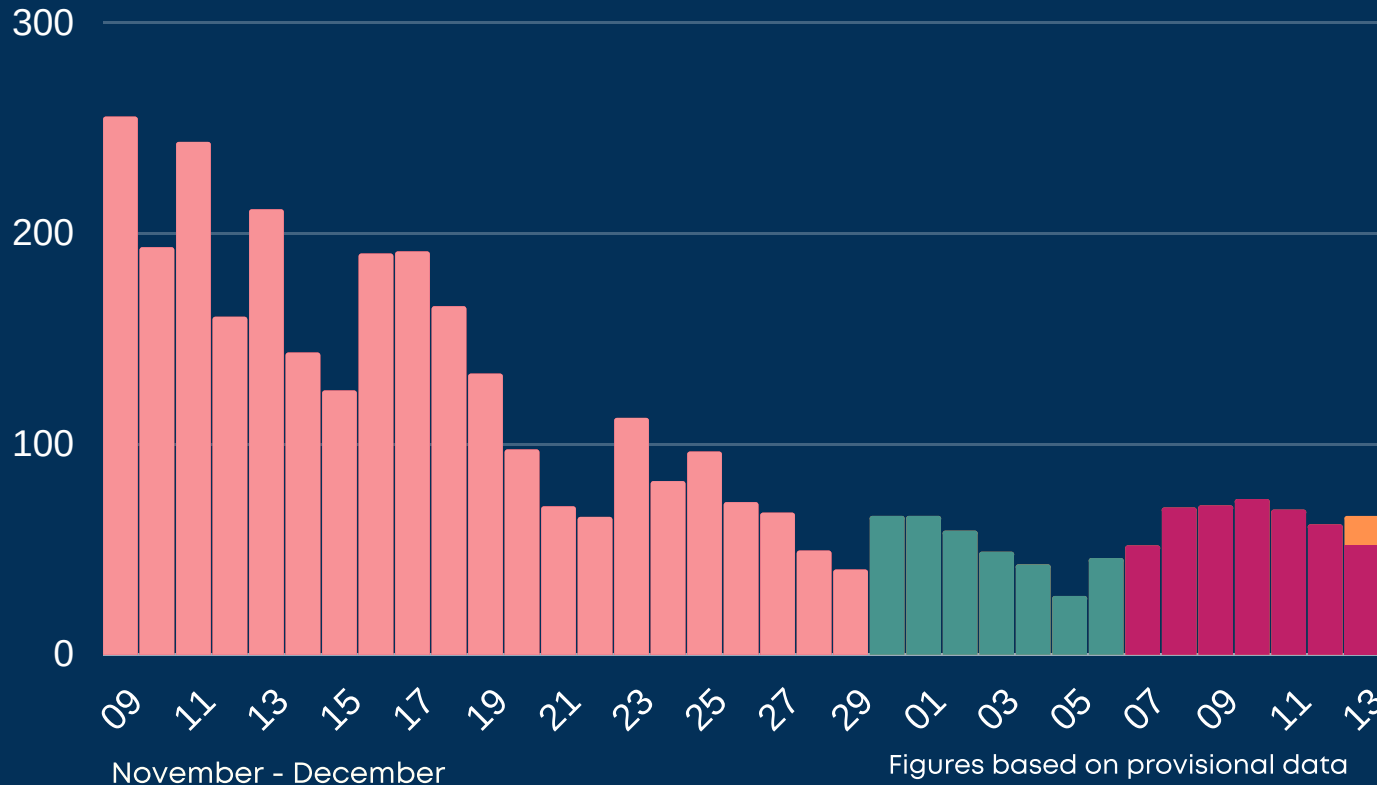

Newcastle COVID cases

Total daily cases

Wednesday 16 December 2020

↑	New cases in last 7 days	445
→	New cases in previous 7 days	351

Case rate per 100,000 population

→	Newcastle	147
→	North East	161
→	England	203

*arrows show whether figure is up, down or the same as the previous 7 days. Figures are accurate at time of publishing and based on national Public Health England data.

 This represents 'alternative data' where someone has used a different address at the point of being tested. This will include students who are registered with a GP at their parent's address.