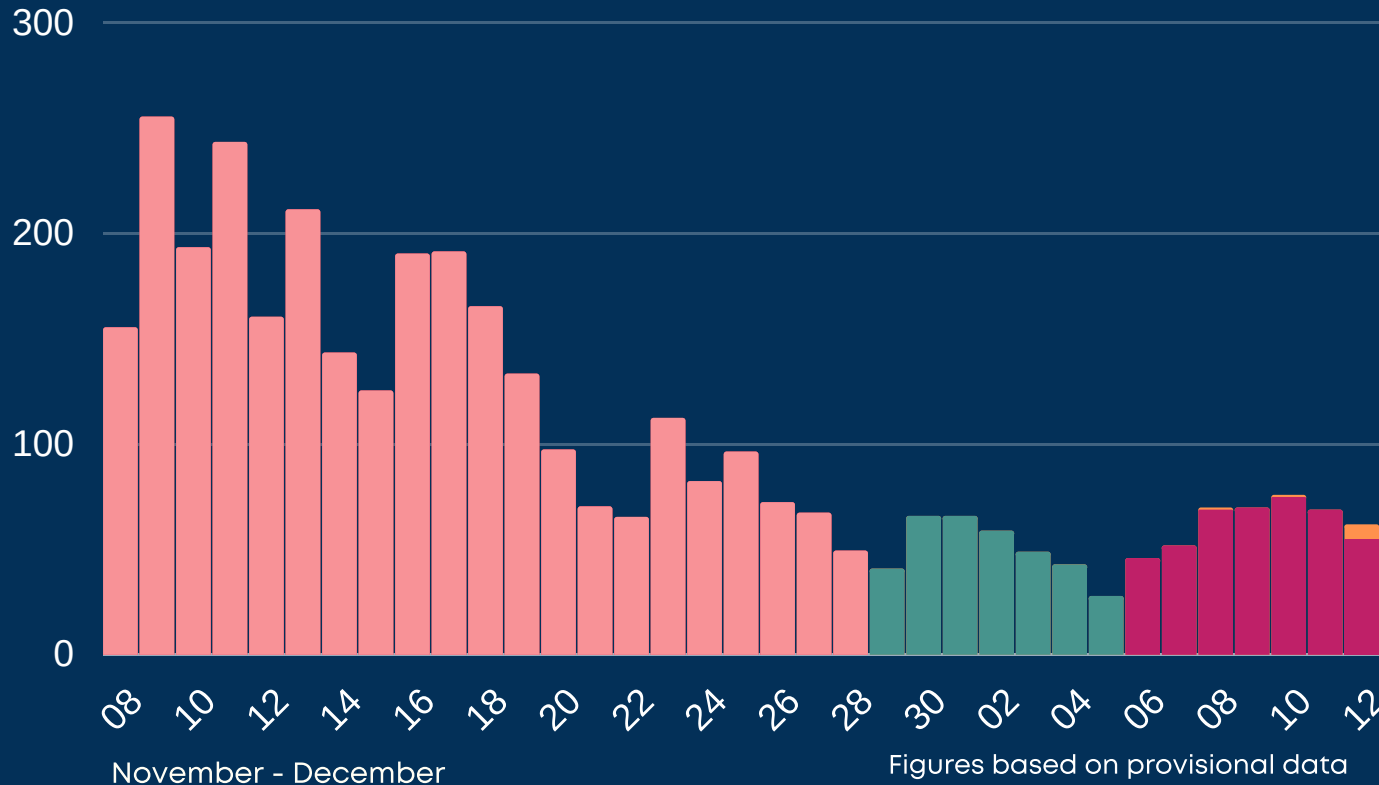

Newcastle COVID cases

Total daily cases

Tuesday 15 December 2020

| | | |
|---|------------------------------|-----|
| ↑ | New cases in last 7 days | 429 |
| ↓ | New cases in previous 7 days | 346 |

Case rate per 100,000 population

| | | |
|---|------------|-----|
| ↓ | Newcastle | 142 |
| → | North East | 159 |
| → | England | 193 |

*arrows show whether figure is up, down or the same as the previous 7 days. Figures are accurate at time of publishing and based on national Public Health England data.