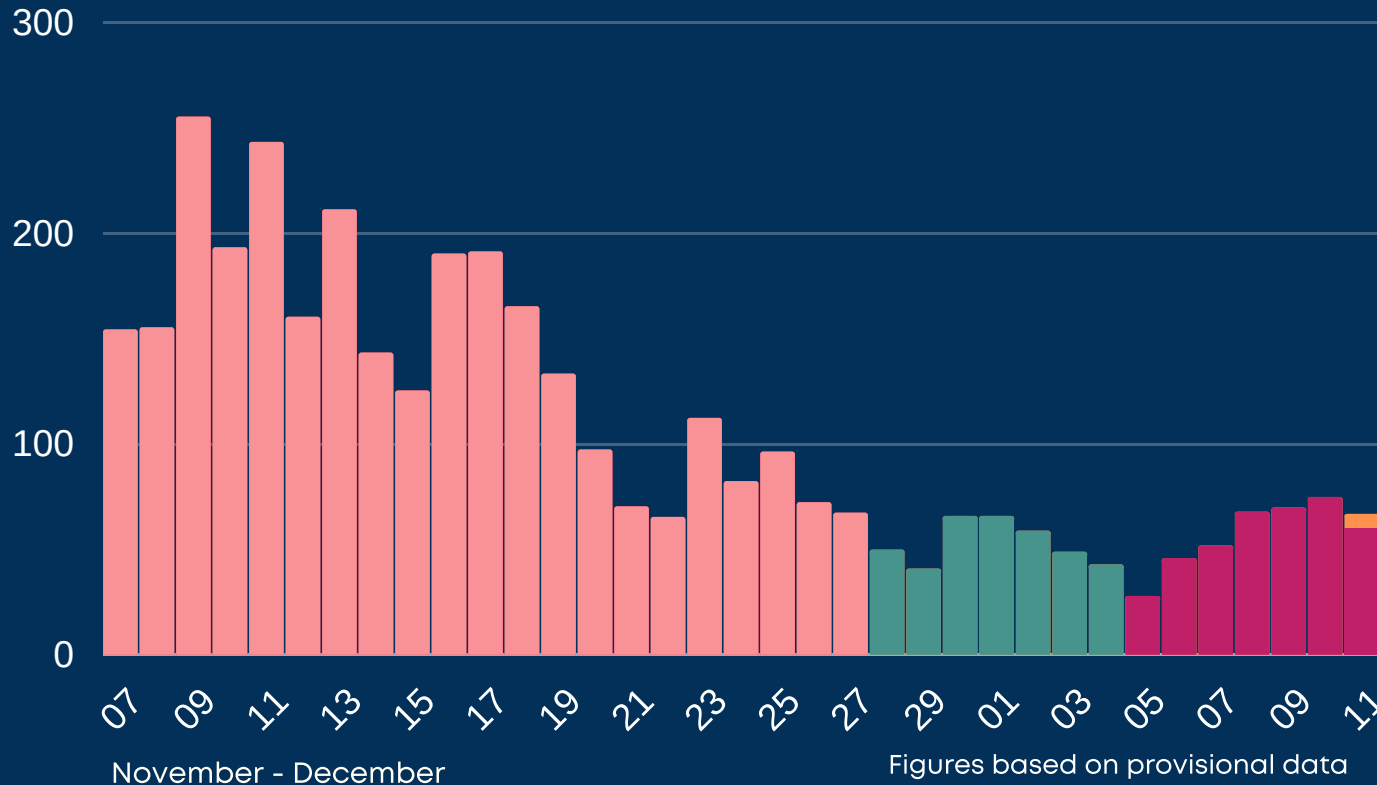

Newcastle COVID cases

Total daily cases

Monday 14 December 2020

| | | |
|---|------------------------------|-----|
| ↑ | New cases in last 7 days | 392 |
| ↓ | New cases in previous 7 days | 368 |

Case rate per 100,000 population

| | | |
|---|------------|-----|
| ↓ | Newcastle | 129 |
| → | North East | 155 |
| → | England | 179 |

*arrows show whether figure is up, down or the same as the previous 7 days. Figures are accurate at time of publishing and based on national Public Health England data.