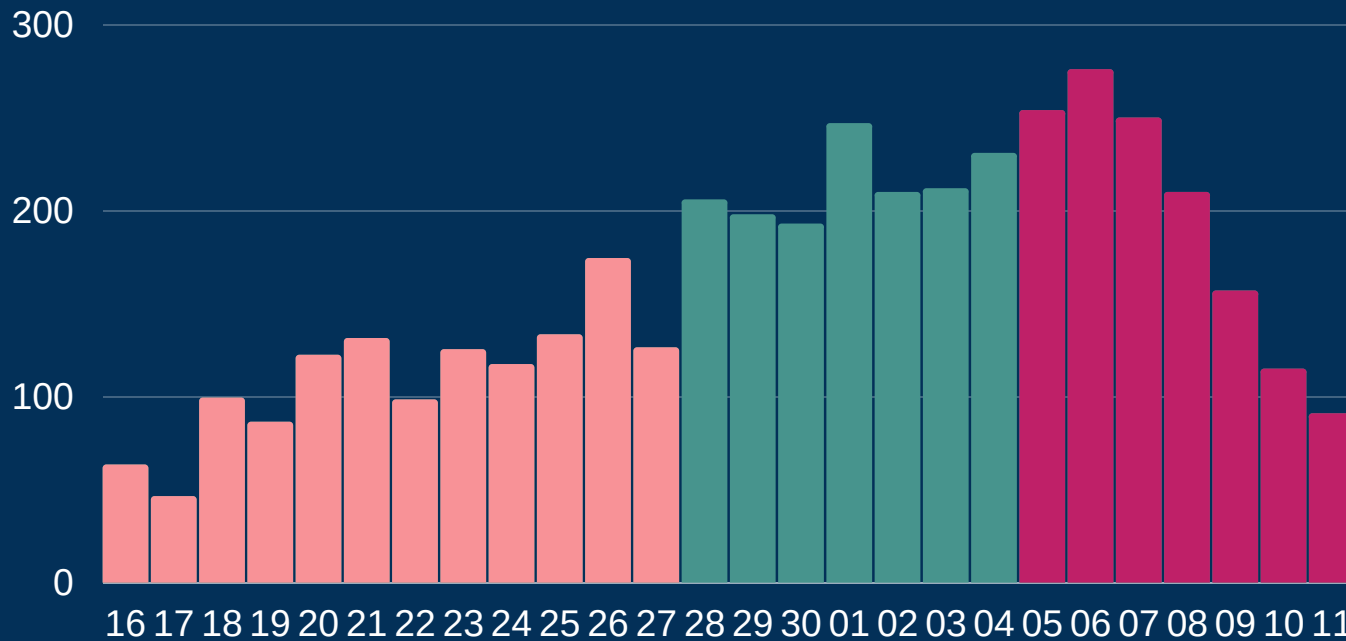

Newcastle COVID cases

Total daily cases

September - October

Figures based on provisional data.

Wednesday 14 October 2020

➔ **New cases in last 7 days** 1346

⬆️ **New cases in previous 7 days** 1490

Case rate per 100,000 population

➔ **Newcastle** 444

⬆️ **North East** 274

⬆️ **England** 137

*arrows show whether figure is up, down or the same as the previous 7 days. Figures are accurate at time of publishing and based on national Public Health England data.