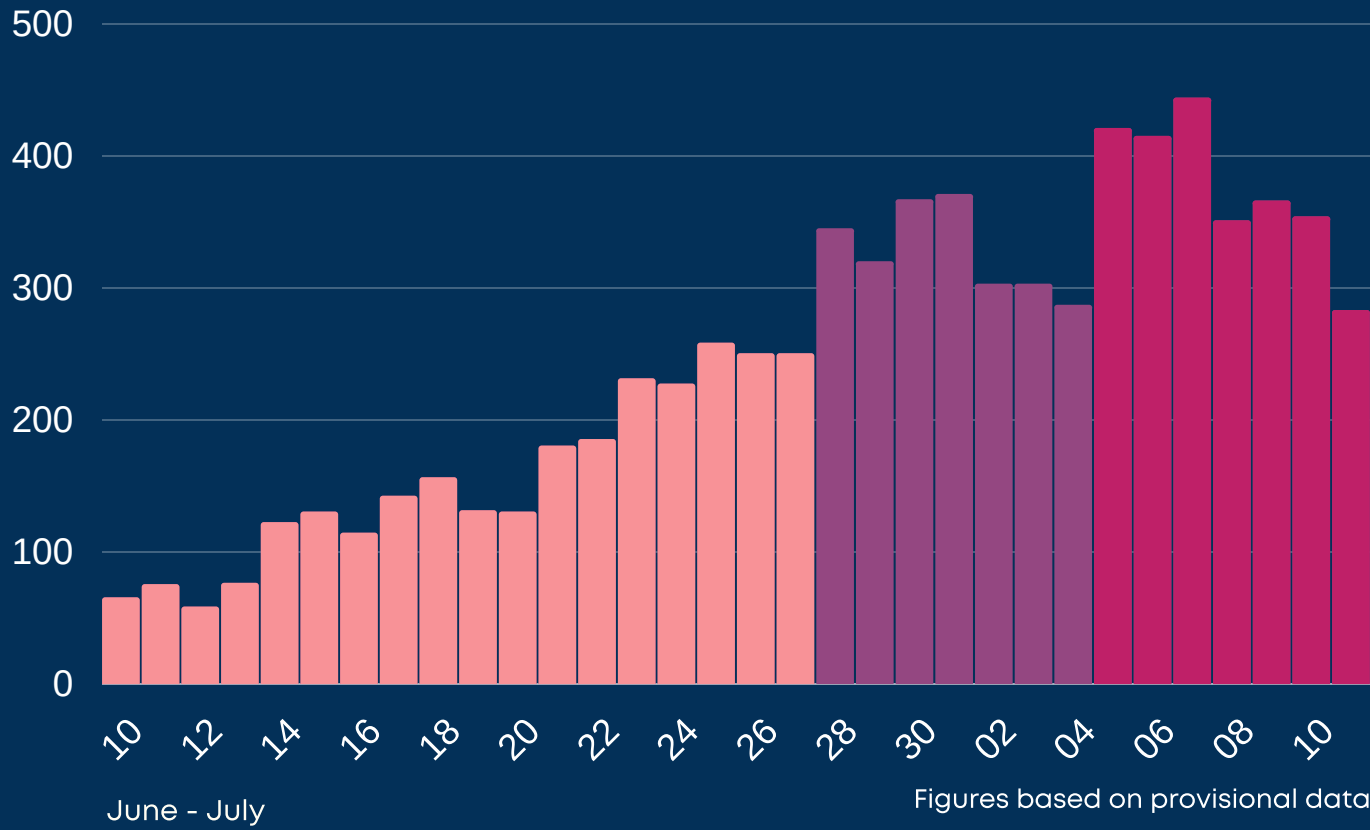

# Newcastle COVID cases

Total daily cases

Wednesday 14 July 2021

→	New cases in last 7 days	2629
↑	New cases in previous 7 days	2289

Case rate per 100,000 population

→	Newcastle	868
↑	LA7	839
↑	North East	836
↑	England	351

\*arrows show whether figure is up, down or the same as the previous 7 days. Figures are accurate at time of publishing and based on national Public Health England data.

## Case rate by ward

### Map indicator

Adjusted 14-day rate per 100k population to 11 July 2021

□ Data suppressed due to low numbers	■ 150.01 - 300	■ 450.01 - 600	■ 750.01 - 900
■ 100.01 - 150	■ 300.01 - 450	■ 600.01 - 750	