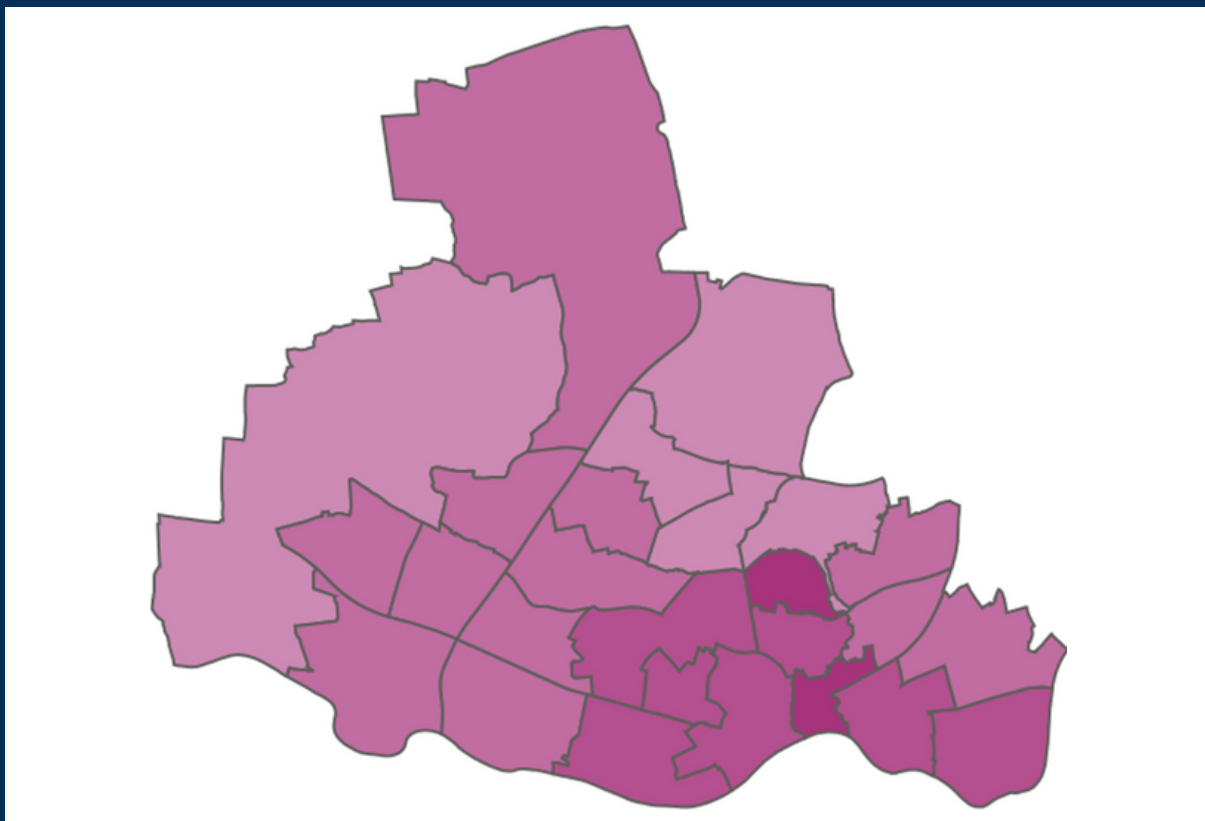

# Newcastle COVID cases

Total daily cases

Wednesday 14 July 2021

→	New cases in last 7 days	2629
↑	New cases in previous 7 days	2289

Case rate per 100,000 population

→	Newcastle	868
↑	LA7	839
↑	North East	836
↑	England	351

\*arrows show whether figure is up, down or the same as the previous 7 days. Figures are accurate at time of publishing and based on national Public Health England data.

## Case rate by ward

### Map indicator

Adjusted 14-day rate per 100k population to 11 July 2021

□ Data suppressed due to low numbers	■ 150.01 - 300	■ 450.01 - 600	■ 750.01 - 900
■ 100.01 - 150	■ 300.01 - 450	■ 600.01 - 750	