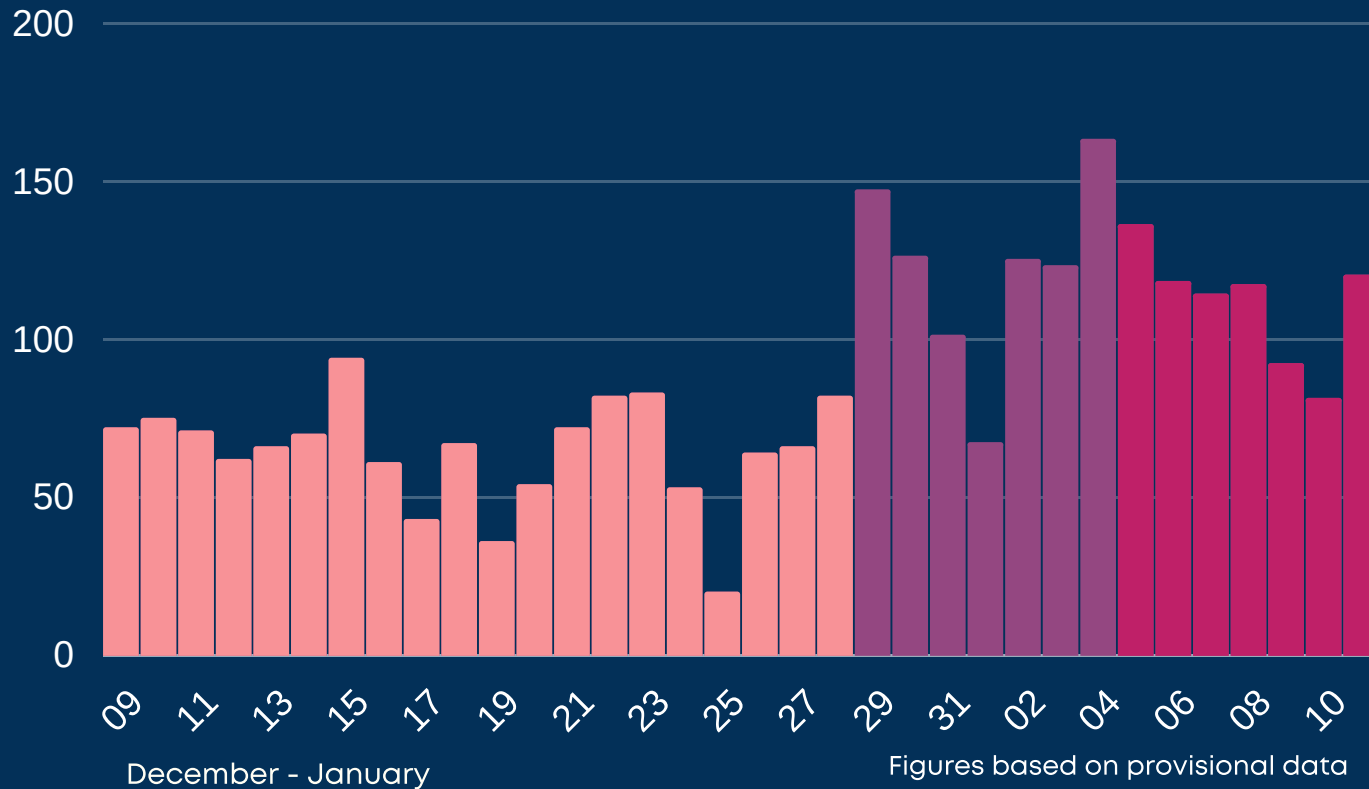

# Newcastle COVID cases

### Total daily cases

### Thursday 14 January 2021

↓	New cases in last 7 days	778
↑	New cases in previous 7 days	851

### Case rate per 100,000 population

↓	Newcastle	257
↓	North East	337
↓	England	520

\*arrows show whether figure is up, down or the same as the previous 7 days. Figures are accurate at time of publishing and based on national Public Health England data.