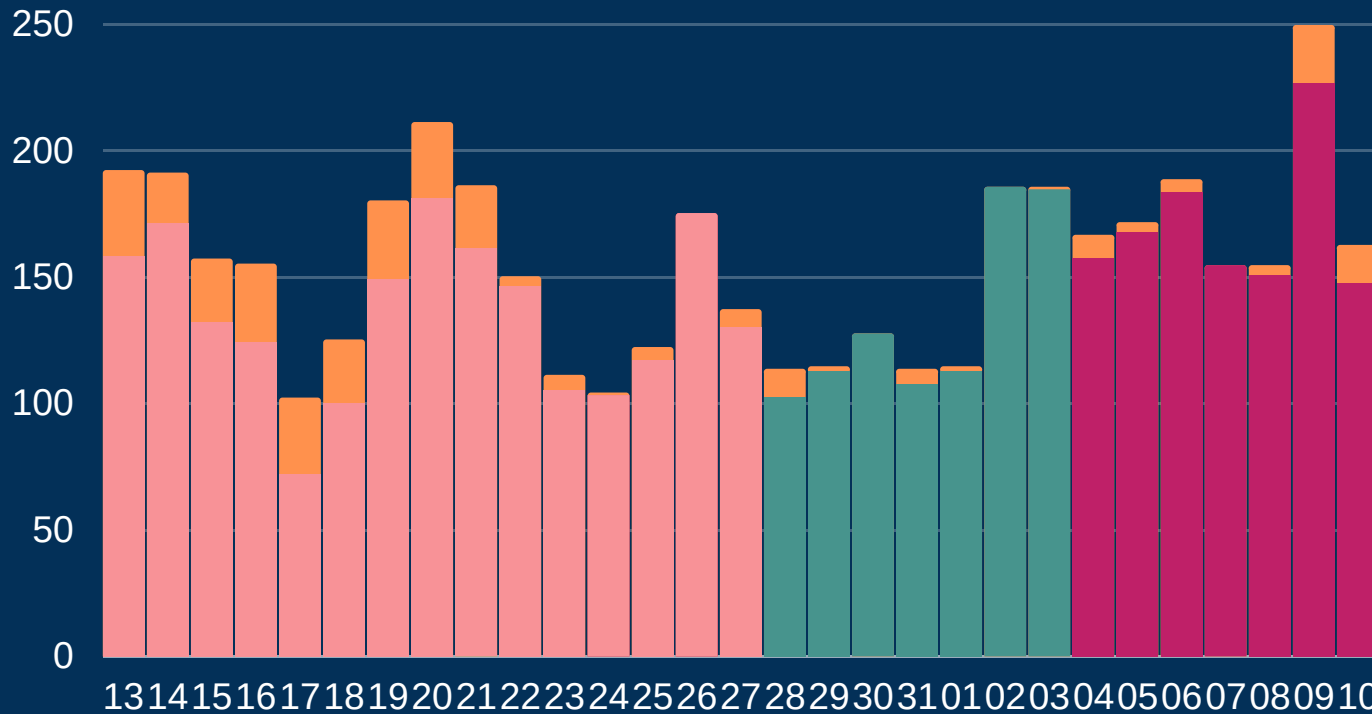

Newcastle COVID cases

Total daily cases

Friday 13 November 2020

↑	New cases in last 7 days	1184	1244
→	New cases in previous 7 days	930	937

Case rate per 100,000 population

↑	Newcastle	391	411
→	North East	387	
→	England	242	

*arrows show whether figure is up, down or the same as the previous 7 days. Figures are accurate at time of publishing and based on national Public Health England data.

October - November

Figures based on provisional data

This represents where positive cases are registered to a GP at an 'alternative address' to the Newcastle address given when getting tested. This will include some students who are registered with GPs at their parents' address.