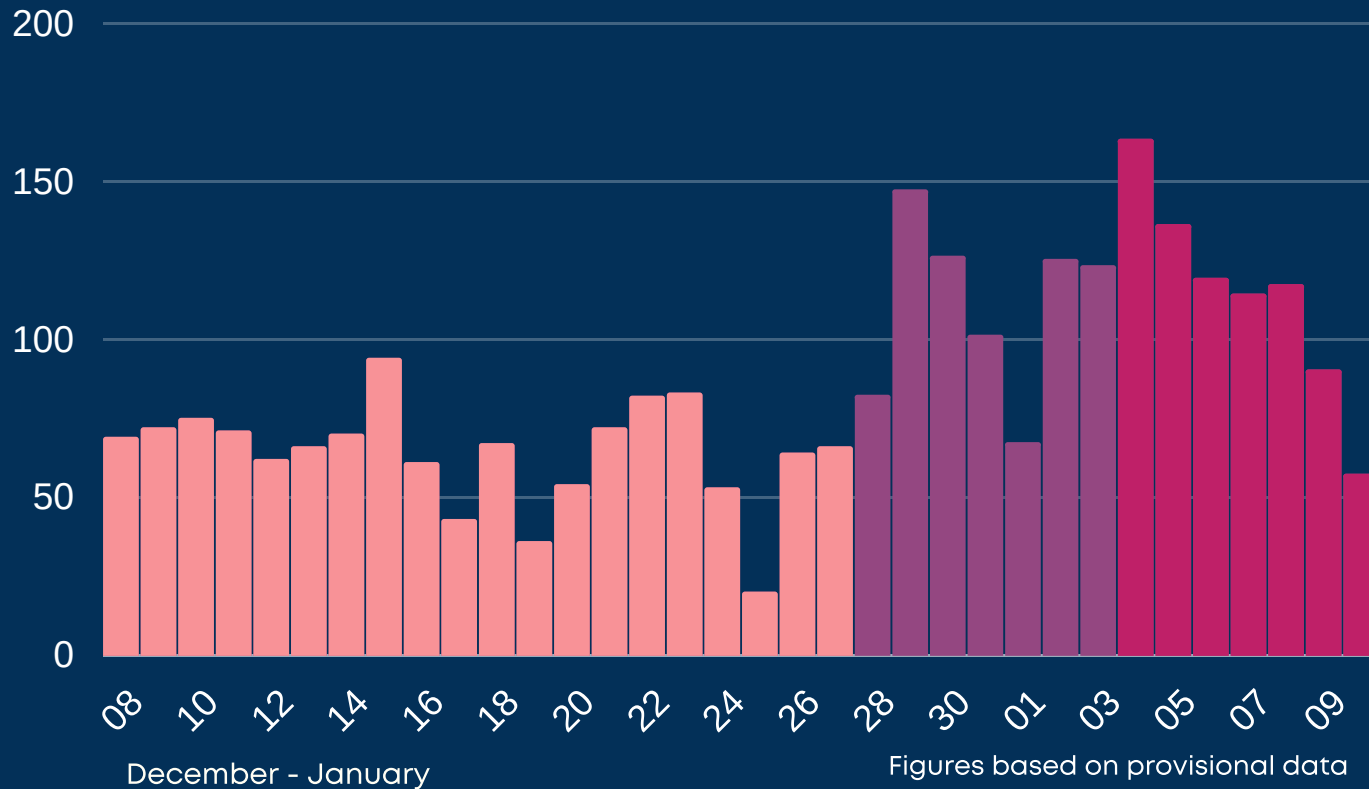

# Newcastle COVID cases

### Total daily cases

### Wednesday 13 January 2021

➔	New cases in last 7 days	796
⬆️	New cases in previous 7 days	714

### Case rate per 100,000 population

➔	Newcastle	263
➔	North East	356
➔	England	564

\*arrows show whether figure is up, down or the same as the previous 7 days. Figures are accurate at time of publishing and based on national Public Health England data.