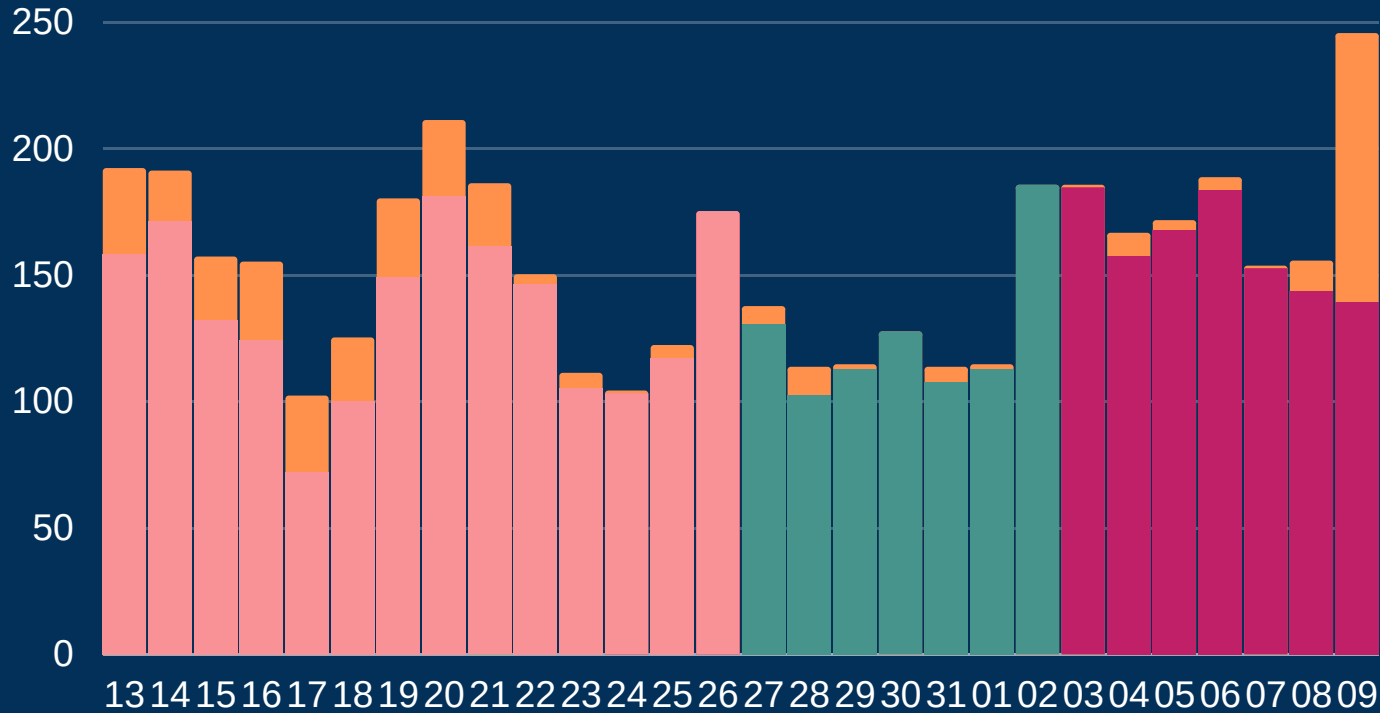

Newcastle COVID cases

Total daily cases

Thursday 12 November 2020

↑	New cases in last 7 days	1125	1263
→	New cases in previous 7 days	875	889

Case rate per 100,000 population

↑	Newcastle	372	417
→	North East	366	
→	England	228	

*arrows show whether figure is up, down or the same as the previous 7 days. Figures are accurate at time of publishing and based on national Public Health England data.

October - November

Figures based on provisional data

This represents where positive cases are registered to a GP at an 'alternative address' to the Newcastle address given when getting tested. This will include some students who are registered with GPs at their parents' address.