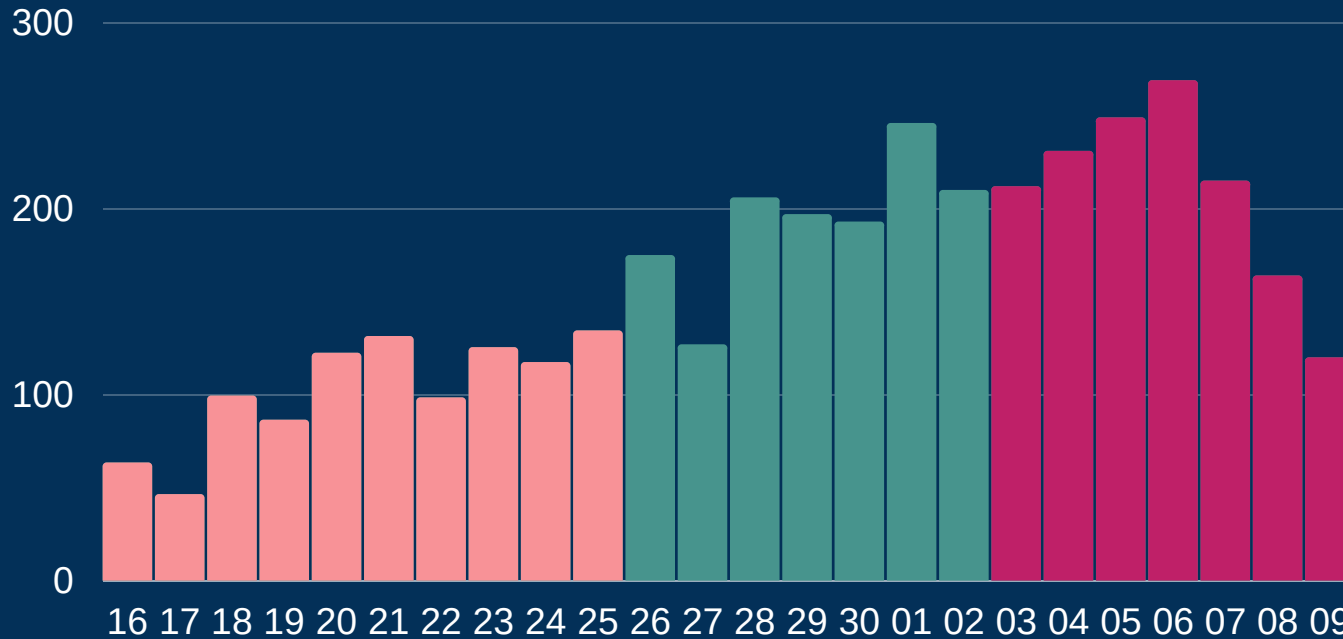

Newcastle COVID cases

Total daily cases

September - October

Figures based on provisional data.

Monday 12 October 2020

➔ New cases in last 7 days 1453

⬆️ New cases in previous 7 days 1347

Case rate per 100,000 population

➔ Newcastle 480

⬆️ North East 260

⬆️ England 126

*arrows show whether figure is up, down or the same as the previous 7 days. Figures are accurate at time of publishing and based on national Public Health England data.