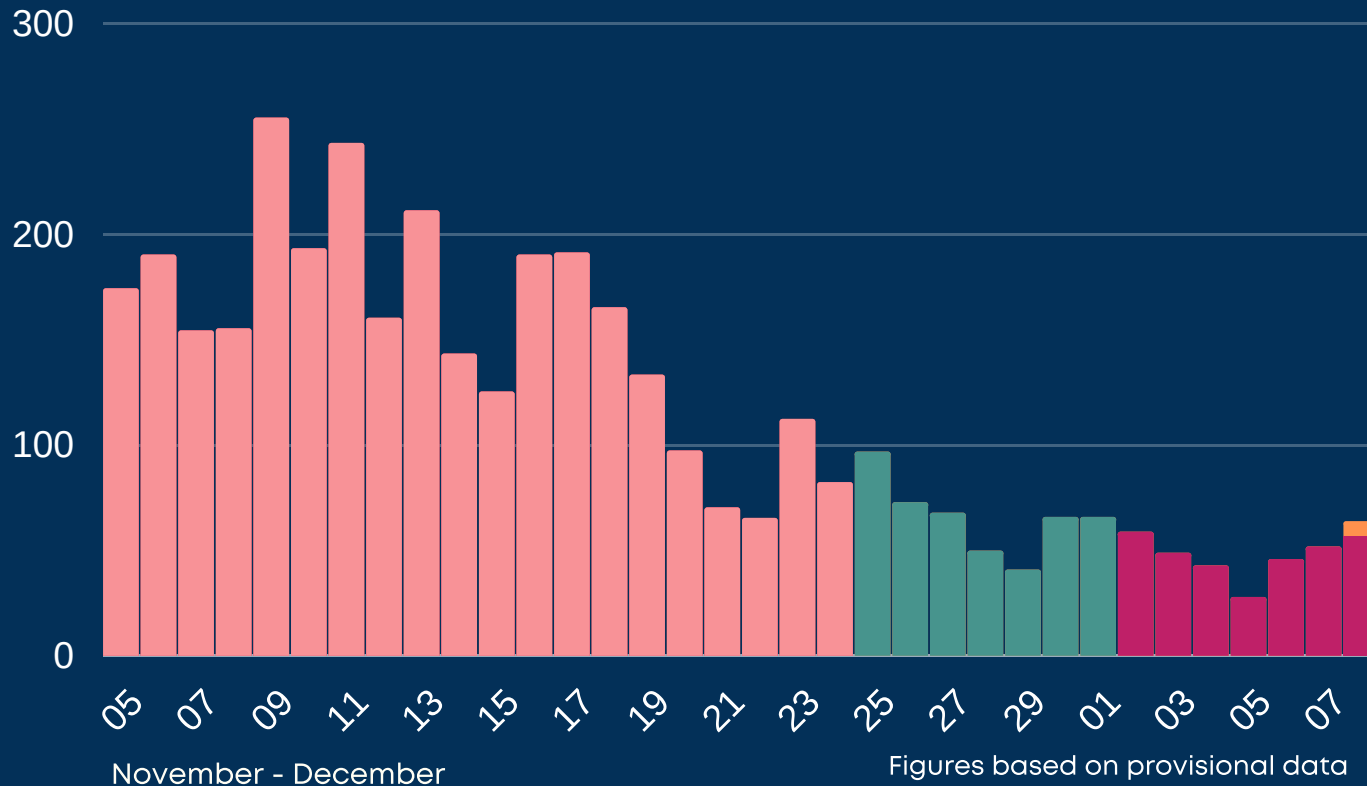

Newcastle COVID cases

Total daily cases

Friday 11 December 2020

➔	New cases in last 7 days	327
➡	New cases in previous 7 days	451

Case rate per 100,000 population

➡	Newcastle	108
➔	North East	150
➔	England	155

*arrows show whether figure is up, down or the same as the previous 7 days. Figures are accurate at time of publishing and based on national Public Health England data.