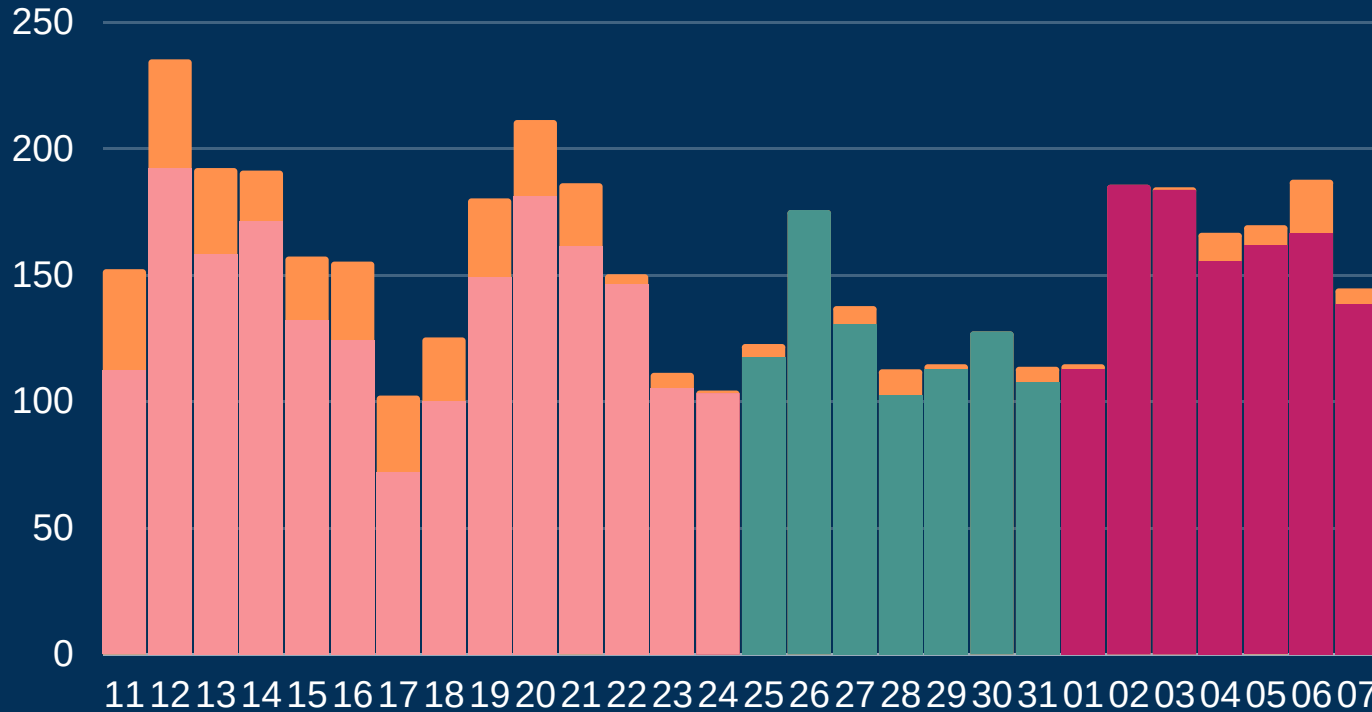

Newcastle COVID cases

Total daily cases

October - November

Figures based on provisional data

Tuesday 10 November 2020

↑	New cases in last 7 days	1110	1136
→	New cases in previous 7 days	870	897

Case rate per 100,000 population

↑	Newcastle	367	375
↑	North East	352	
→	England	232	

*arrows show whether figure is up, down or the same as the previous 7 days. Figures are accurate at time of publishing and based on national Public Health England data.

This represents where positive cases are registered to a GP at an 'alternative address' to the Newcastle address given when getting tested. This will include some students who are registered with GPs at their parents' address.