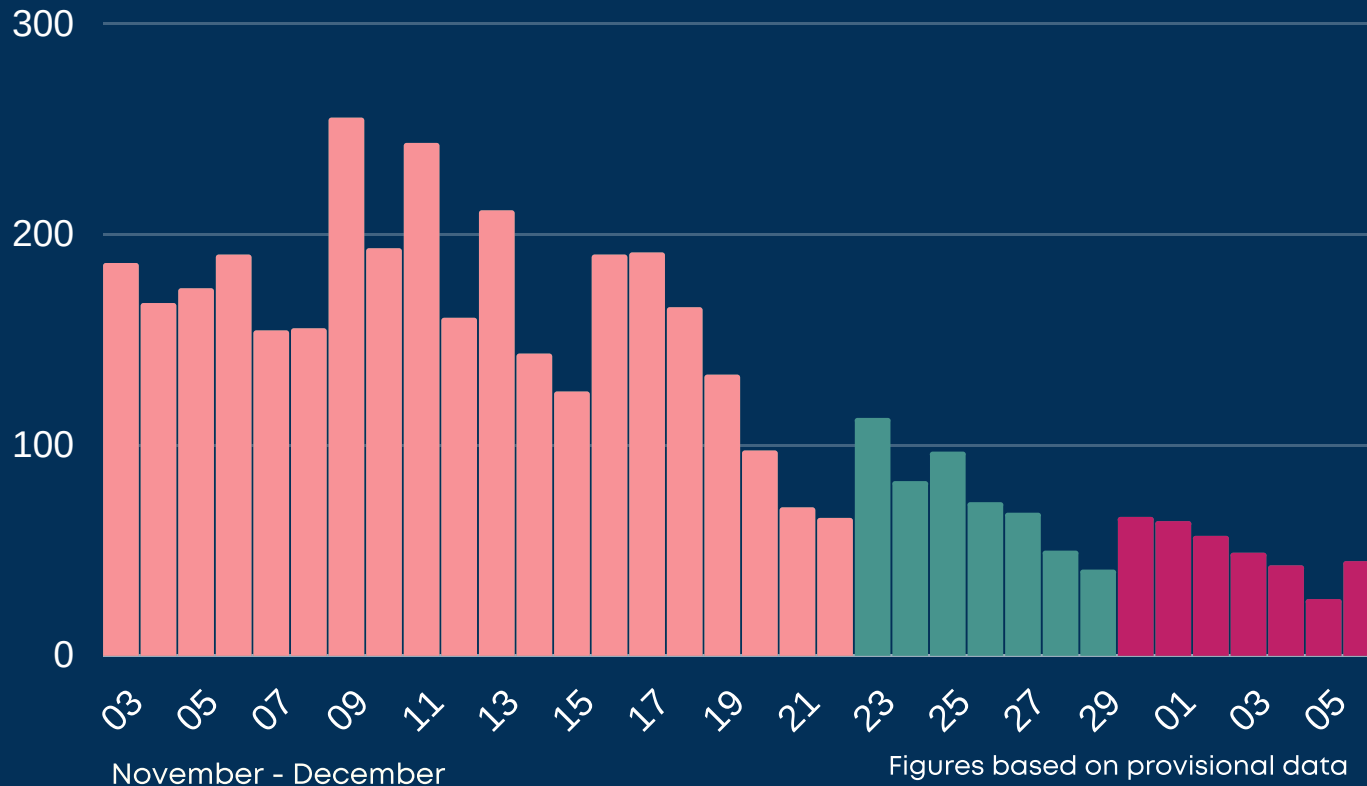

# Newcastle COVID cases

Total daily cases

Wednesday 9 December 2020

➔	New cases in last 7 days	344
➡	New cases in previous 7 days	518

Case rate per 100,000 population

➡	Newcastle	114
➡	North East	146
➔	England	151

\*arrows show whether figure is up, down or the same as the previous 7 days. Figures are accurate at time of publishing and based on national Public Health England data.