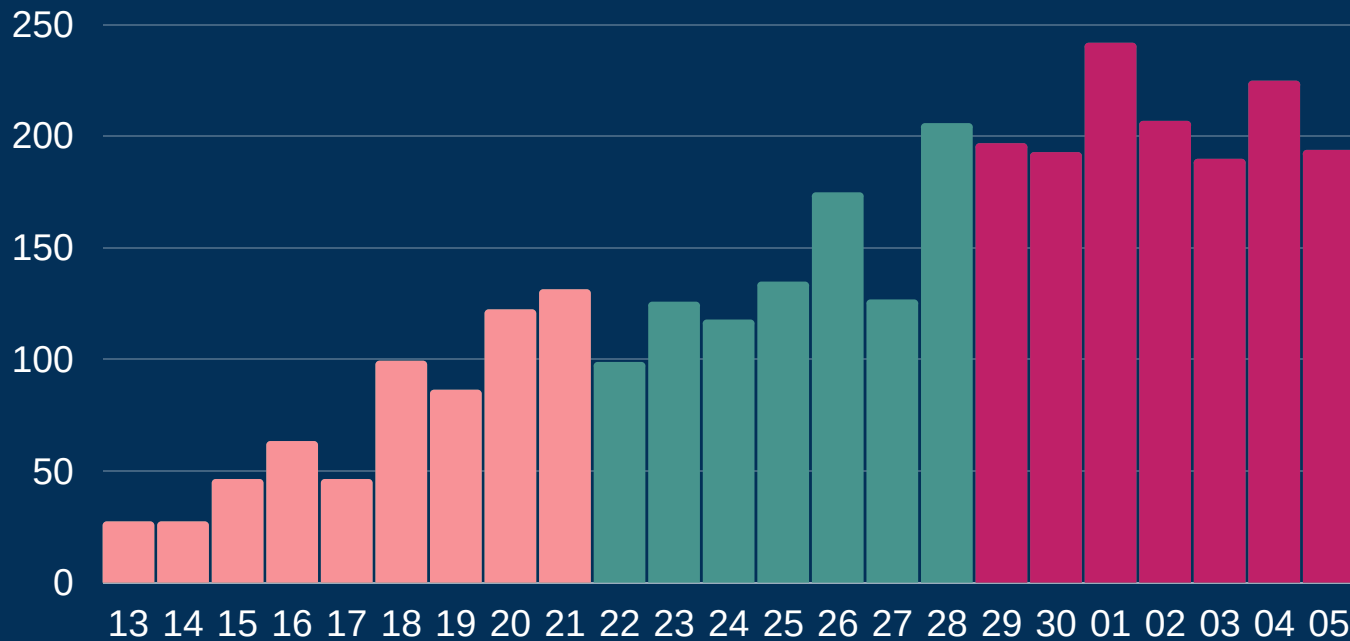

# Newcastle COVID cases

### Total daily cases

September - October

Figures based on provisional data.

Thursday 8 October 2020

↑ **New cases in last 7 days** 1446

↑ **New cases in previous 7 days** 979

Case rate per 100,000 population

↑ **Newcastle** 476

↑ **North East** 246

↑ **England** 113

\*arrows show whether figure is up, down or the same as the previous 7 days. Figures are accurate at time of publishing and based on national Public Health England data.