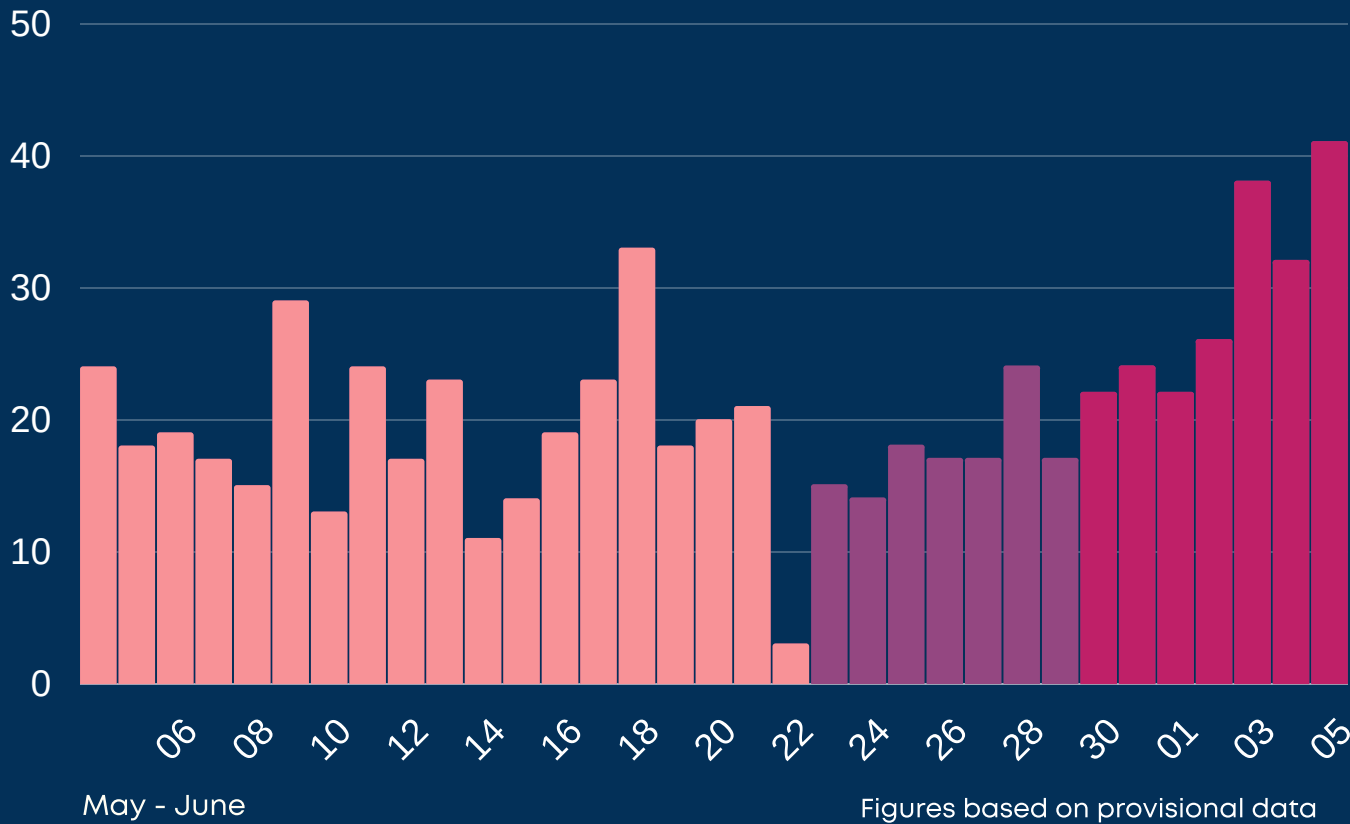

# Newcastle COVID cases

Total daily cases

Tuesday 08 June 2021

↑	New cases in last 7 days	205
↑	New cases in previous 7 days	123
Case rate per 100,000 population		
↑	Newcastle	68
↑	LA7	44
↑	North East	37
↑	England	49

\*arrows show whether figure is up, down or the same as the previous 7 days. Figures are accurate at time of publishing and based on national Public Health England data.

## Case rate by ward

### Map indicator

Adjusted 14-day rate per 100k population to 04 June 2021