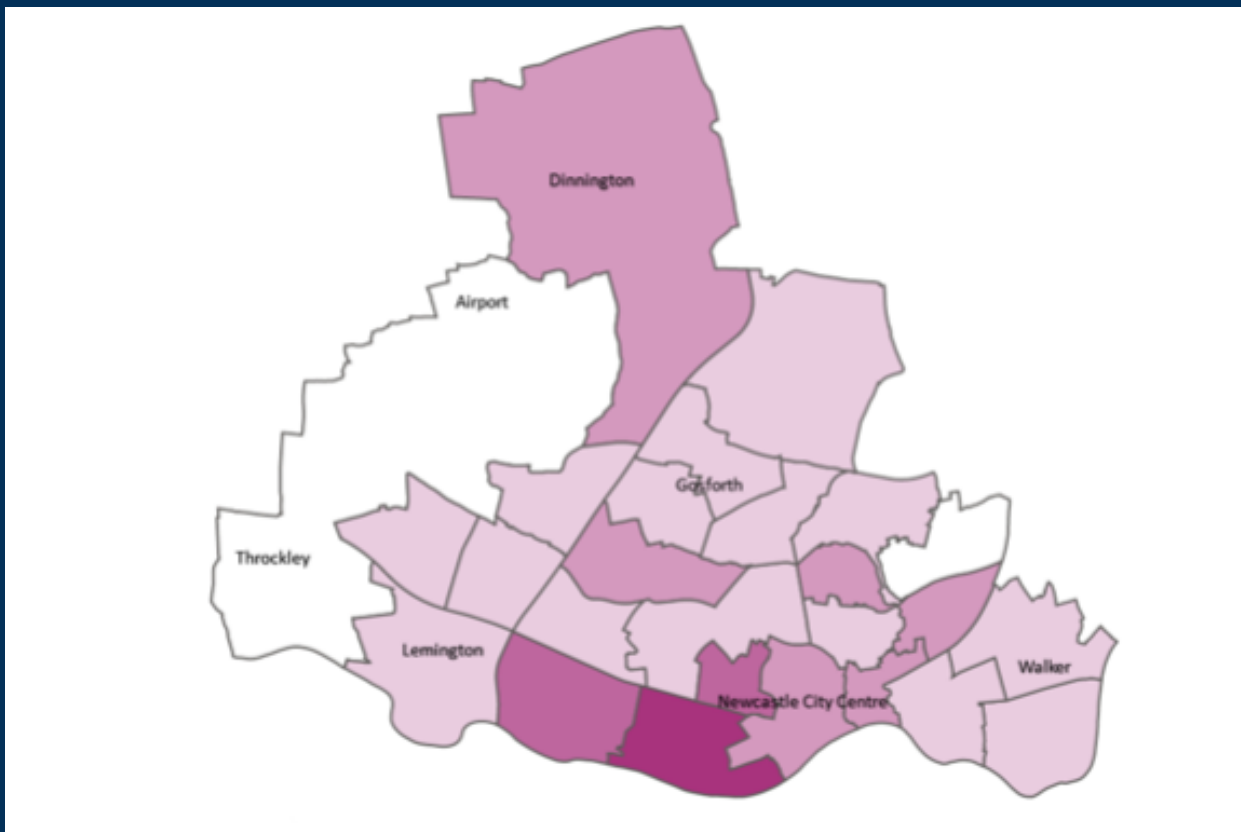

# Newcastle COVID cases

Total daily cases

Tuesday 08 June 2021

↑	New cases in last 7 days	205
↑	New cases in previous 7 days	123
Case rate per 100,000 population		
↑	Newcastle	68
↑	LA7	44
↑	North East	37
↑	England	49

\*arrows show whether figure is up, down or the same as the previous 7 days. Figures are accurate at time of publishing and based on national Public Health England data.

## Case rate by ward

### Map indicator

Adjusted 14-day rate per 100k population to 04 June 2021