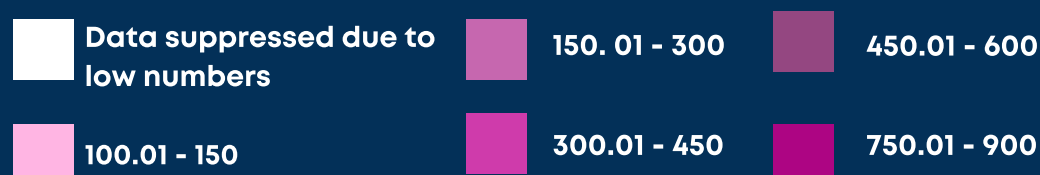

Map indicator

Adjusted 14-day rate per 100k population to 04 July 2021

Vaccinations Newcastle

First dose 188.3k
Second dose 126.9k
04 July

Hospital Data (UK)

1,905
Total number COVID-19 patients in hospital in UK as of 01 July.

Deaths Newcastle residents

7 days to 18 June
Total 34
Cause: COVID-19 1

7 days to 11 June
Total 33
Cause: COVID-19 0