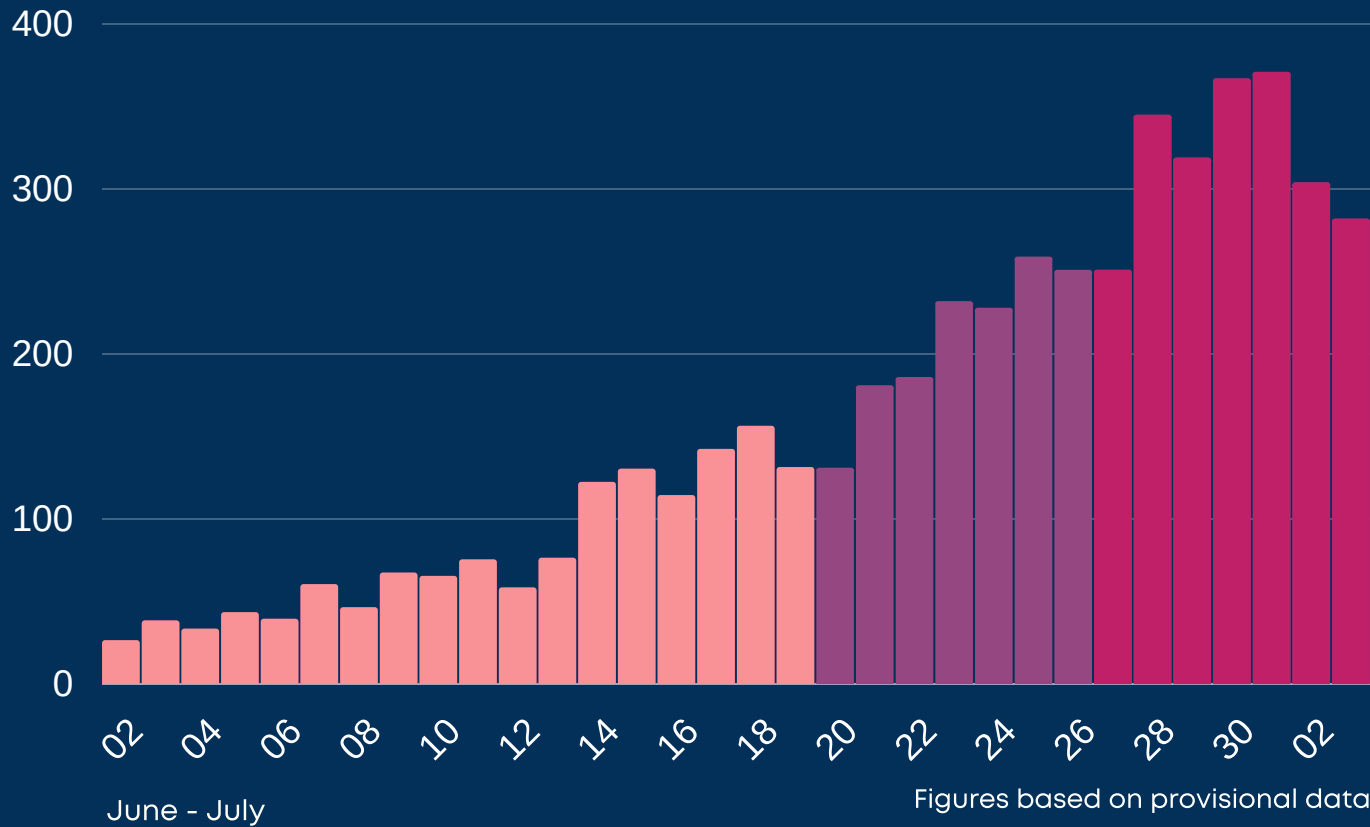

# Newcastle COVID cases

Total daily cases

Tuesday 06 July 2021

↑ New cases in last 7 days 2232

↑ New cases in previous 7 days 1460

Case rate per 100,000 population

↑ Newcastle 737

↑ LA7 636

↑ North East 584

↑ England 252

\*arrows show whether figure is up, down or the same as the previous 7 days. Figures are accurate at time of publishing and based on national Public Health England data.

## Case rate by ward

### Map indicator

Adjusted 14-day rate per 100k population to 04 July 2021