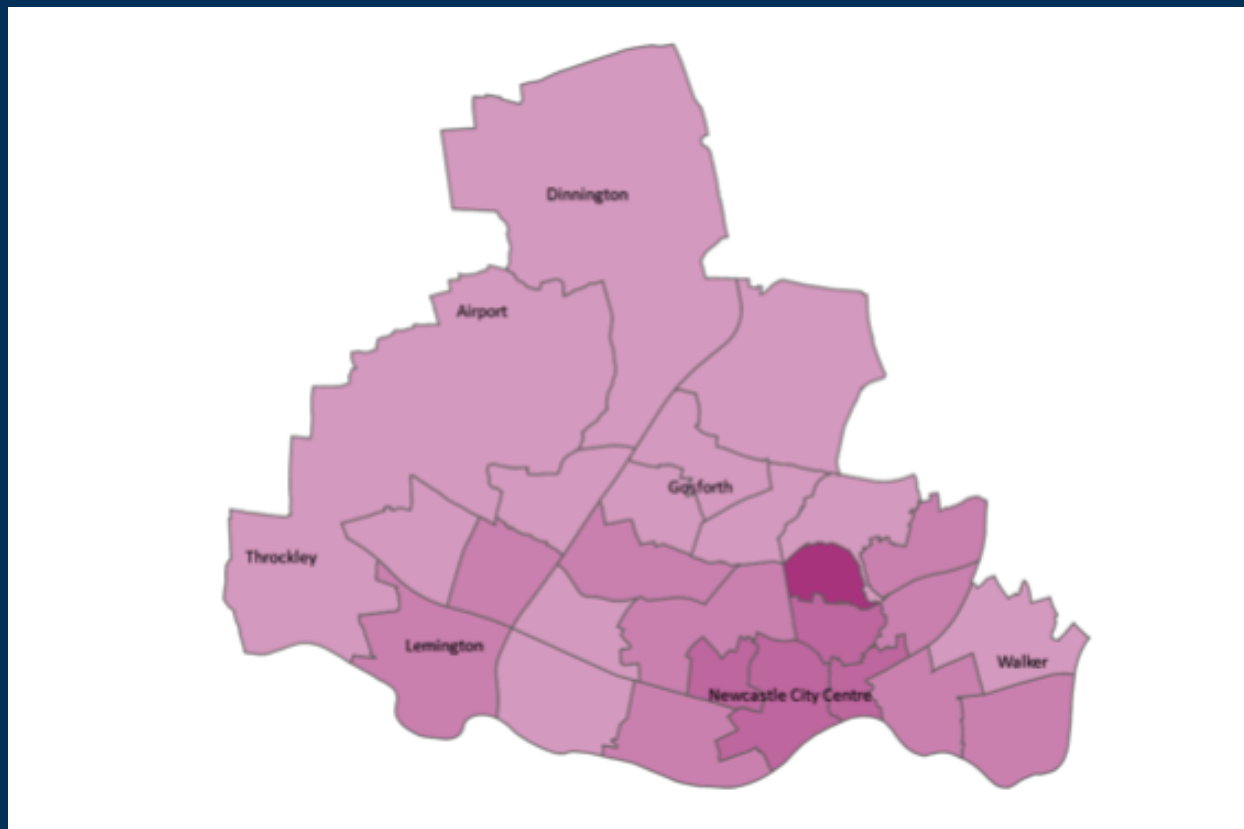

# Newcastle COVID cases

Total daily cases

Tuesday 06 July 2021

↑ New cases in last 7 days 2232

↑ New cases in previous 7 days 1460

Case rate per 100,000 population

↑ Newcastle 737

↑ LA7 636

↑ North East 584

↑ England 252

\*arrows show whether figure is up, down or the same as the previous 7 days. Figures are accurate at time of publishing and based on national Public Health England data.

## Case rate by ward

### Map indicator

Adjusted 14-day rate per 100k population to 04 July 2021