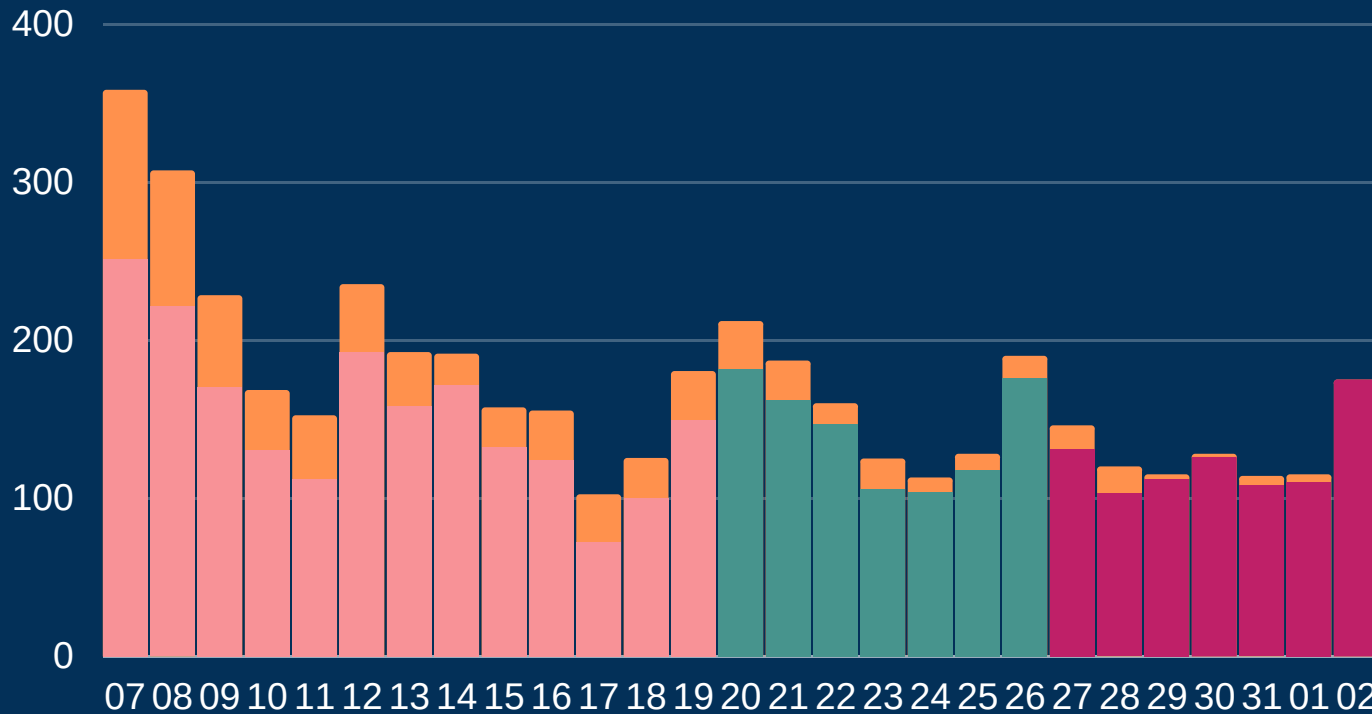

Newcastle COVID cases

Total daily cases

October - November

Figures based on provisional data

This represents where positive cases are registered to a GP at an 'alternative address' to the Newcastle address given when getting tested. This will include some students who are registered with GPs at their parents' address.

Thursday 05 November 2020

	New cases in last 7 days	858	885
	New cases in previous 7 days	989	1034

Case rate per 100,000 population

	Newcastle	283	292
	North East	291	
	England	222	

*arrows show whether figure is up, down or the same as the previous 7 days. Figures are accurate at time of publishing and based on national Public Health England data.