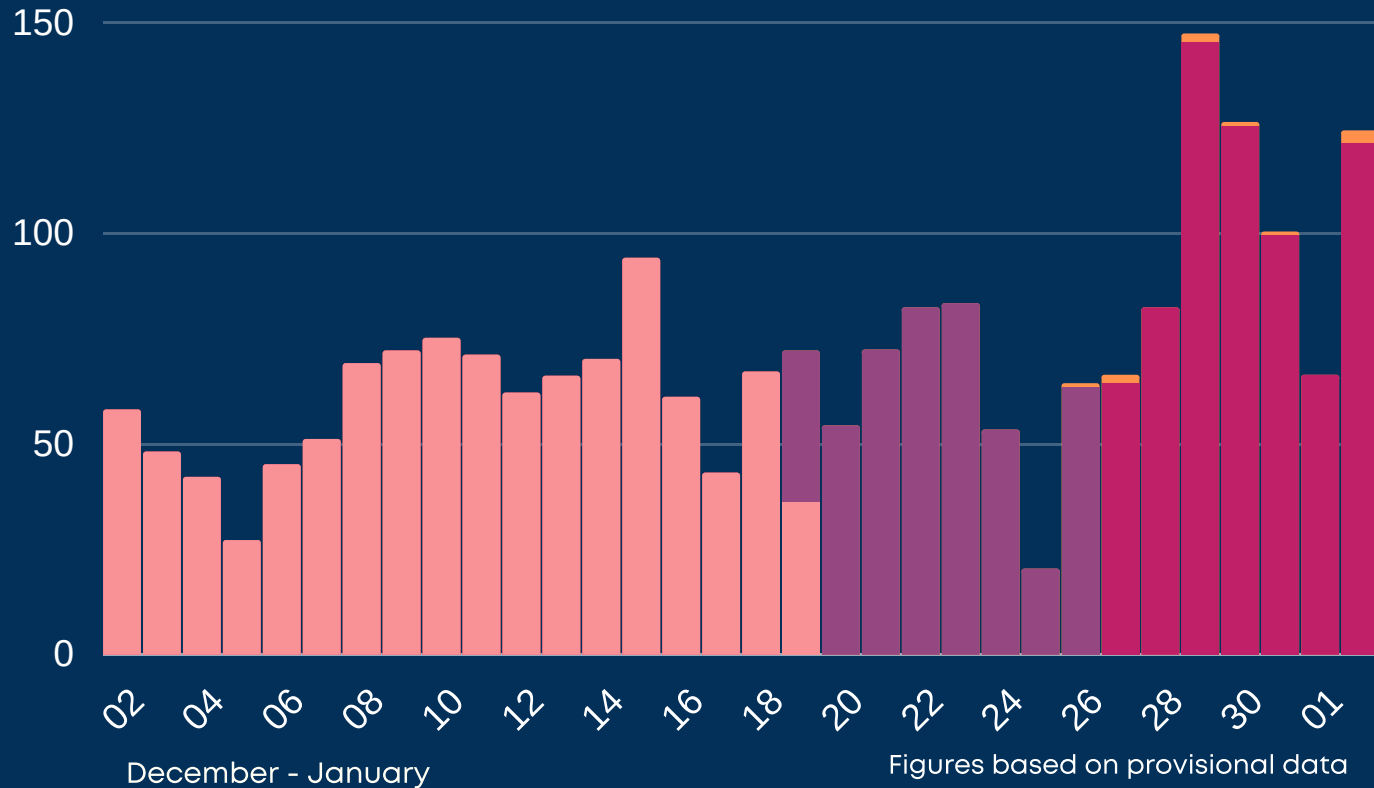

Newcastle COVID cases

Total daily cases

Tuesday 05 January 2021

↑	New cases in last 7 days	702
↑	New cases in previous 7 days	427

Case rate per 100,000 population

↑	Newcastle	232
↑	North East	417
↑	England	550

*arrows show whether figure is up, down or the same as the previous 7 days. Figures are accurate at time of publishing and based on national Public Health England data.

 This represents 'alternative data' where someone has used a different address at the point of being tested. This will include students who are registered with a GP at their parent's address.