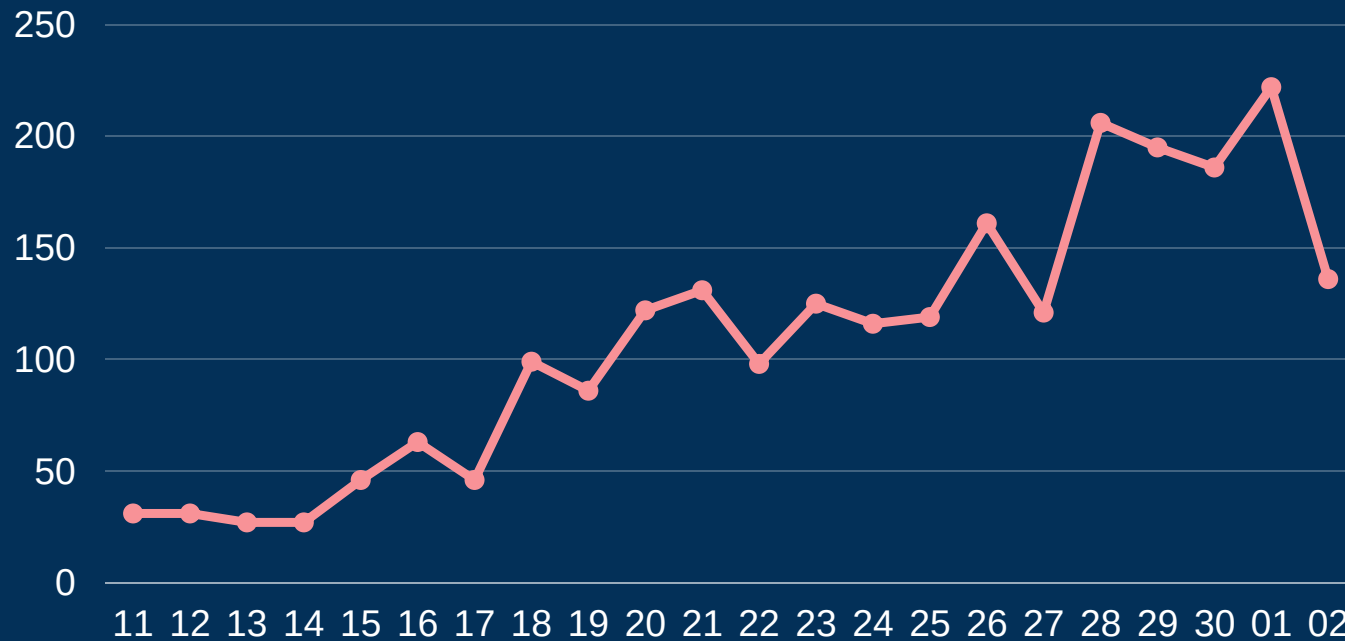

Newcastle COVID cases

Total daily cases

September - October

Figures based on provisional data.

Monday 5th October 2020

 New cases in last 7 days 1227

 New cases in previous 7 days 797

Case rate per 100,000 population

 Newcastle 405

 North East 203

 England 89

*arrows show whether figure is up, down or the same as the previous 7 days. Figures are accurate at time of publishing and based on national Public Health England data.