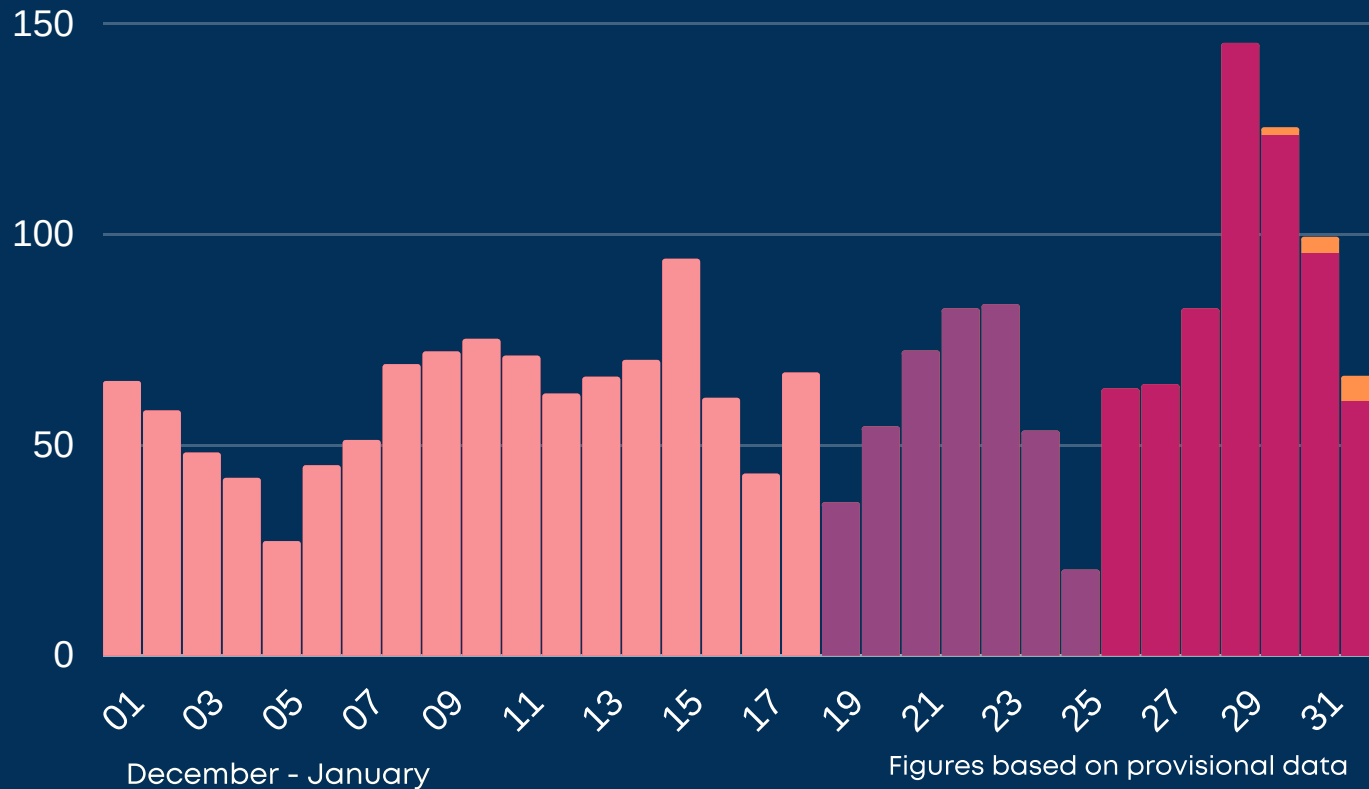

Newcastle COVID cases

Total daily cases

Monday 04 January 2021

↑	New cases in last 7 days	632
→	New cases in previous 7 days	400

Case rate per 100,000 population

↑	Newcastle	209
↑	North East	383
↑	England	520

*arrows show whether figure is up, down or the same as the previous 7 days. Figures are accurate at time of publishing and based on national Public Health England data.

 This represents 'alternative data' where someone has used a different address at the point of being tested. This will include students who are registered with a GP at their parent's address.