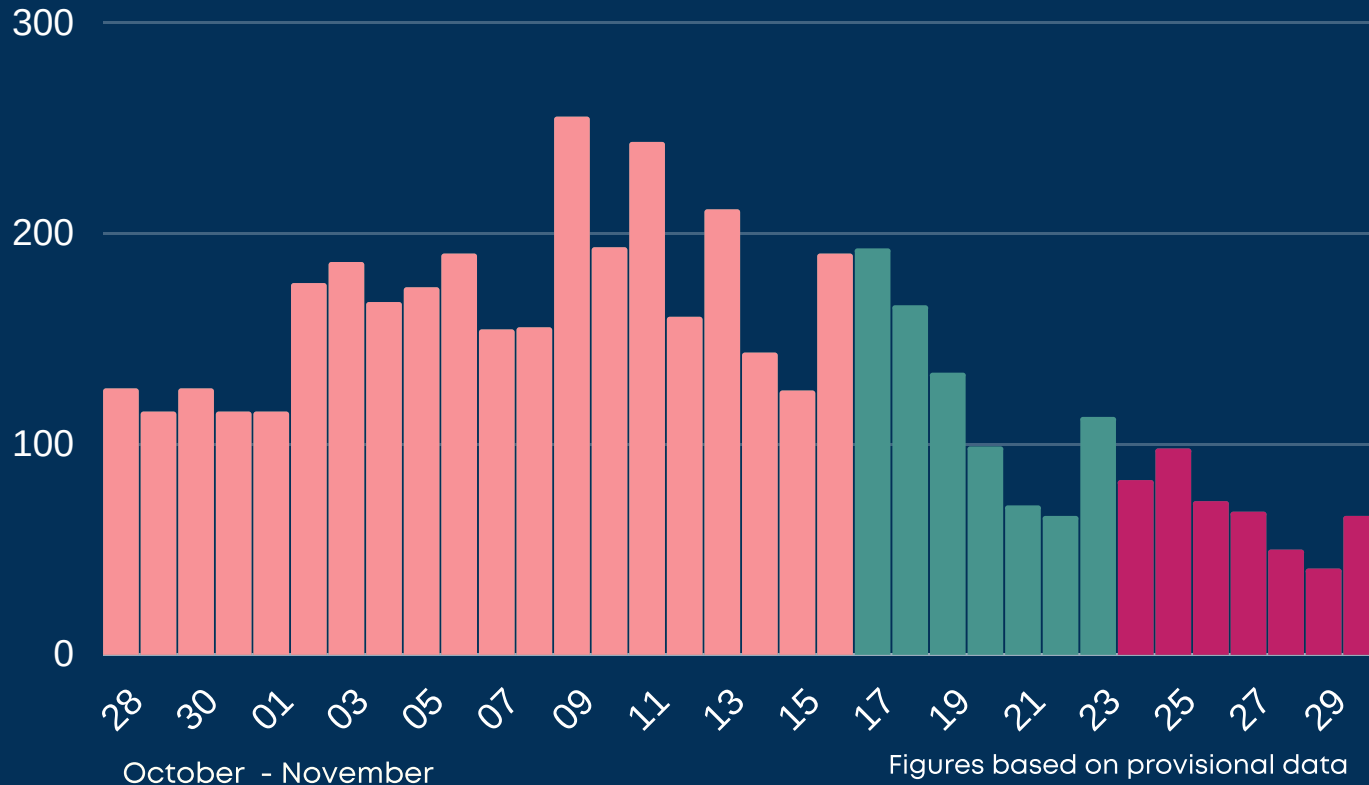

Newcastle COVID cases

Total daily cases

Thursday 3 December 2020

↓	New cases in last 7 days	472
↓	New cases in previous 7 days	835

Case rate per 100,000 population

↓	Newcastle	156
↓	North East	170
→	England	144

*arrows show whether figure is up, down or the same as the previous 7 days. Figures are accurate at time of publishing and based on national Public Health England data.

 This represents a positive case that has used an 'alternative address;' at time of testing. This will include some students who are registered with GPs at their parents' address.