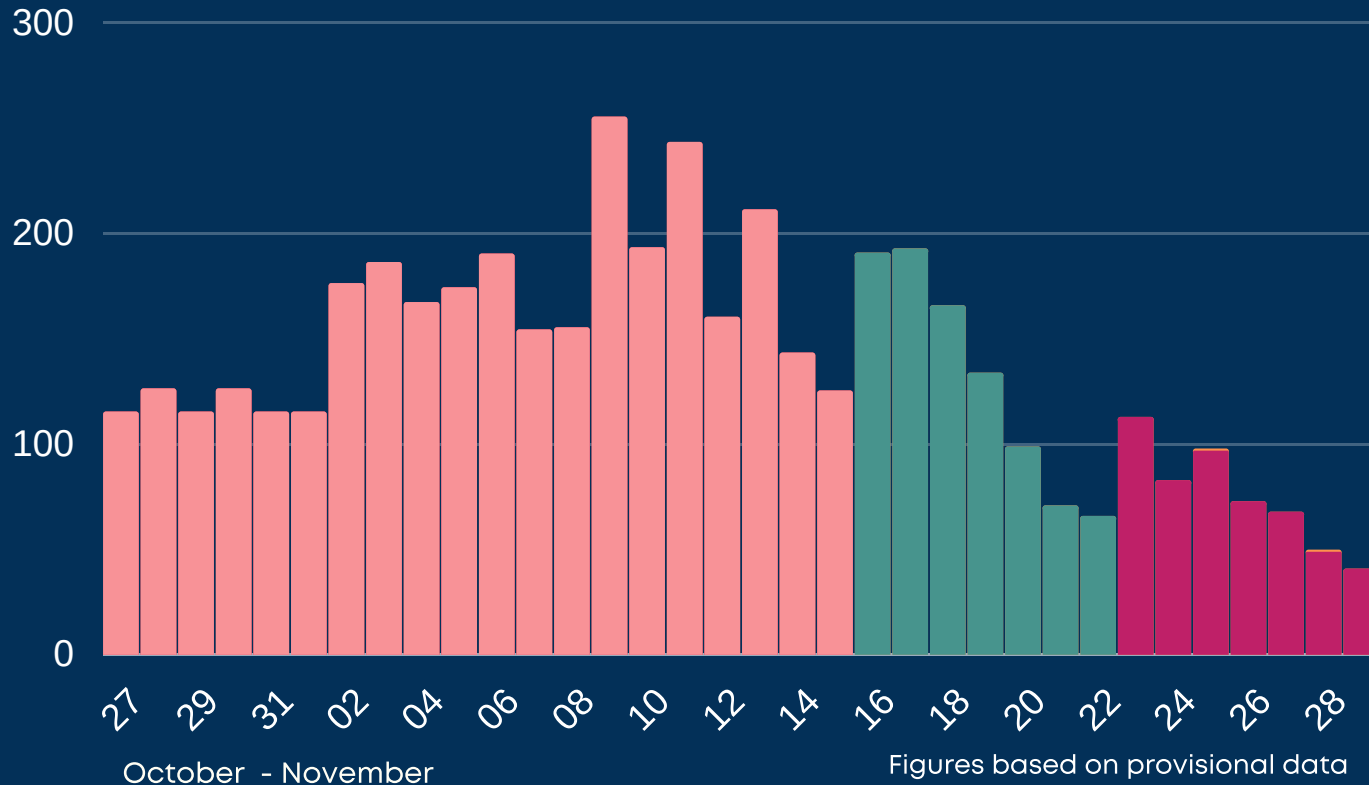

Newcastle COVID cases

Total daily cases

Wednesday 2 December 2020

↓	New cases in last 7 days	517
↓	New cases in previous 7 days	912

Case rate per 100,000 population

↓	Newcastle	171
↓	North East	182
→	England	149

*arrows show whether figure is up, down or the same as the previous 7 days. Figures are accurate at time of publishing and based on national Public Health England data.

 This represents a positive case that has used an 'alternative address;' at time of testing. This will include some students who are registered with GPs at their parents' address.