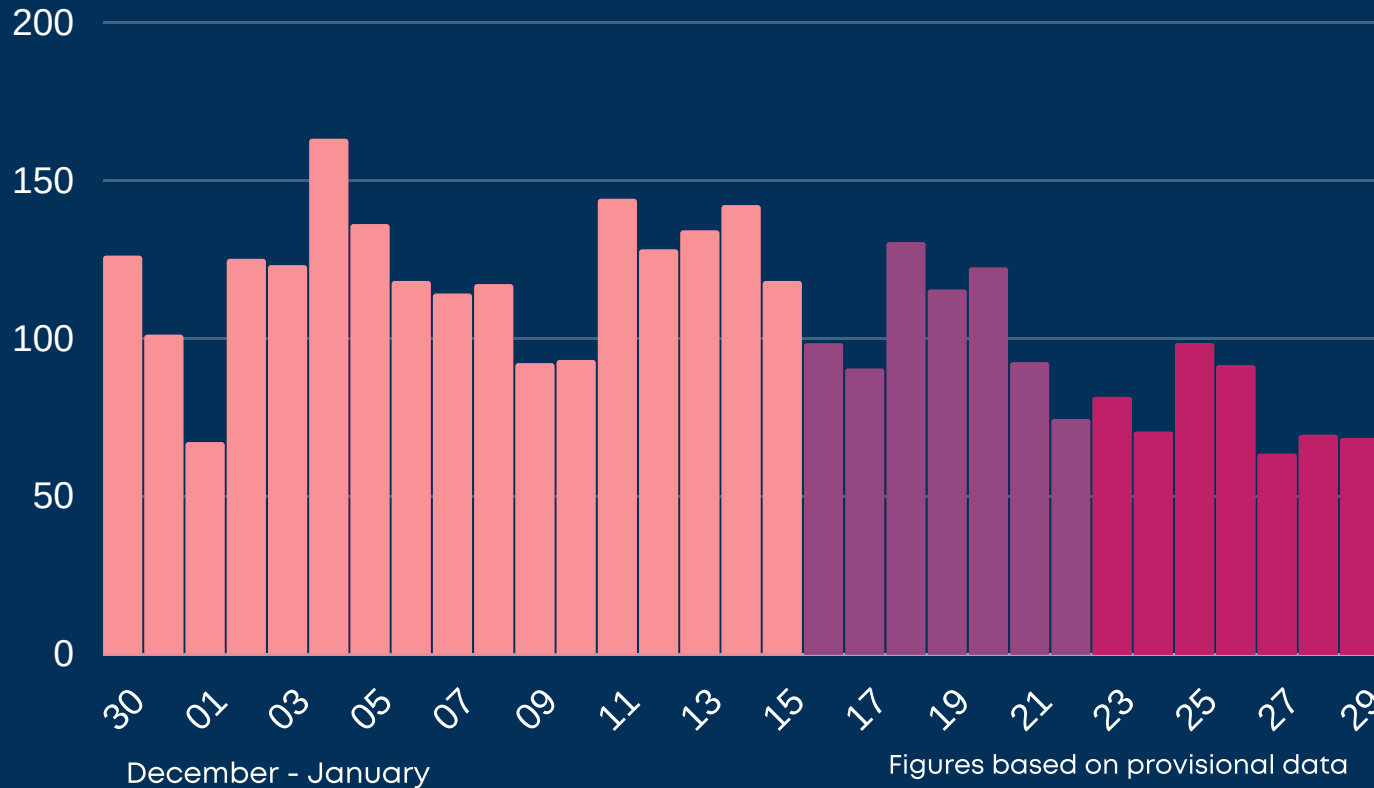

# Newcastle COVID cases

Total daily cases

## Monday 1 February 2021

↓	New cases in last 7 days	540
↓	New cases in previous 7 days	720

## Case rate per 100,000 population

↓	Newcastle	178
↓	North East	238
↓	England	260

\*arrows show whether figure is up, down or the same as the previous 7 days. Figures are accurate at time of publishing and based on national Public Health England data.