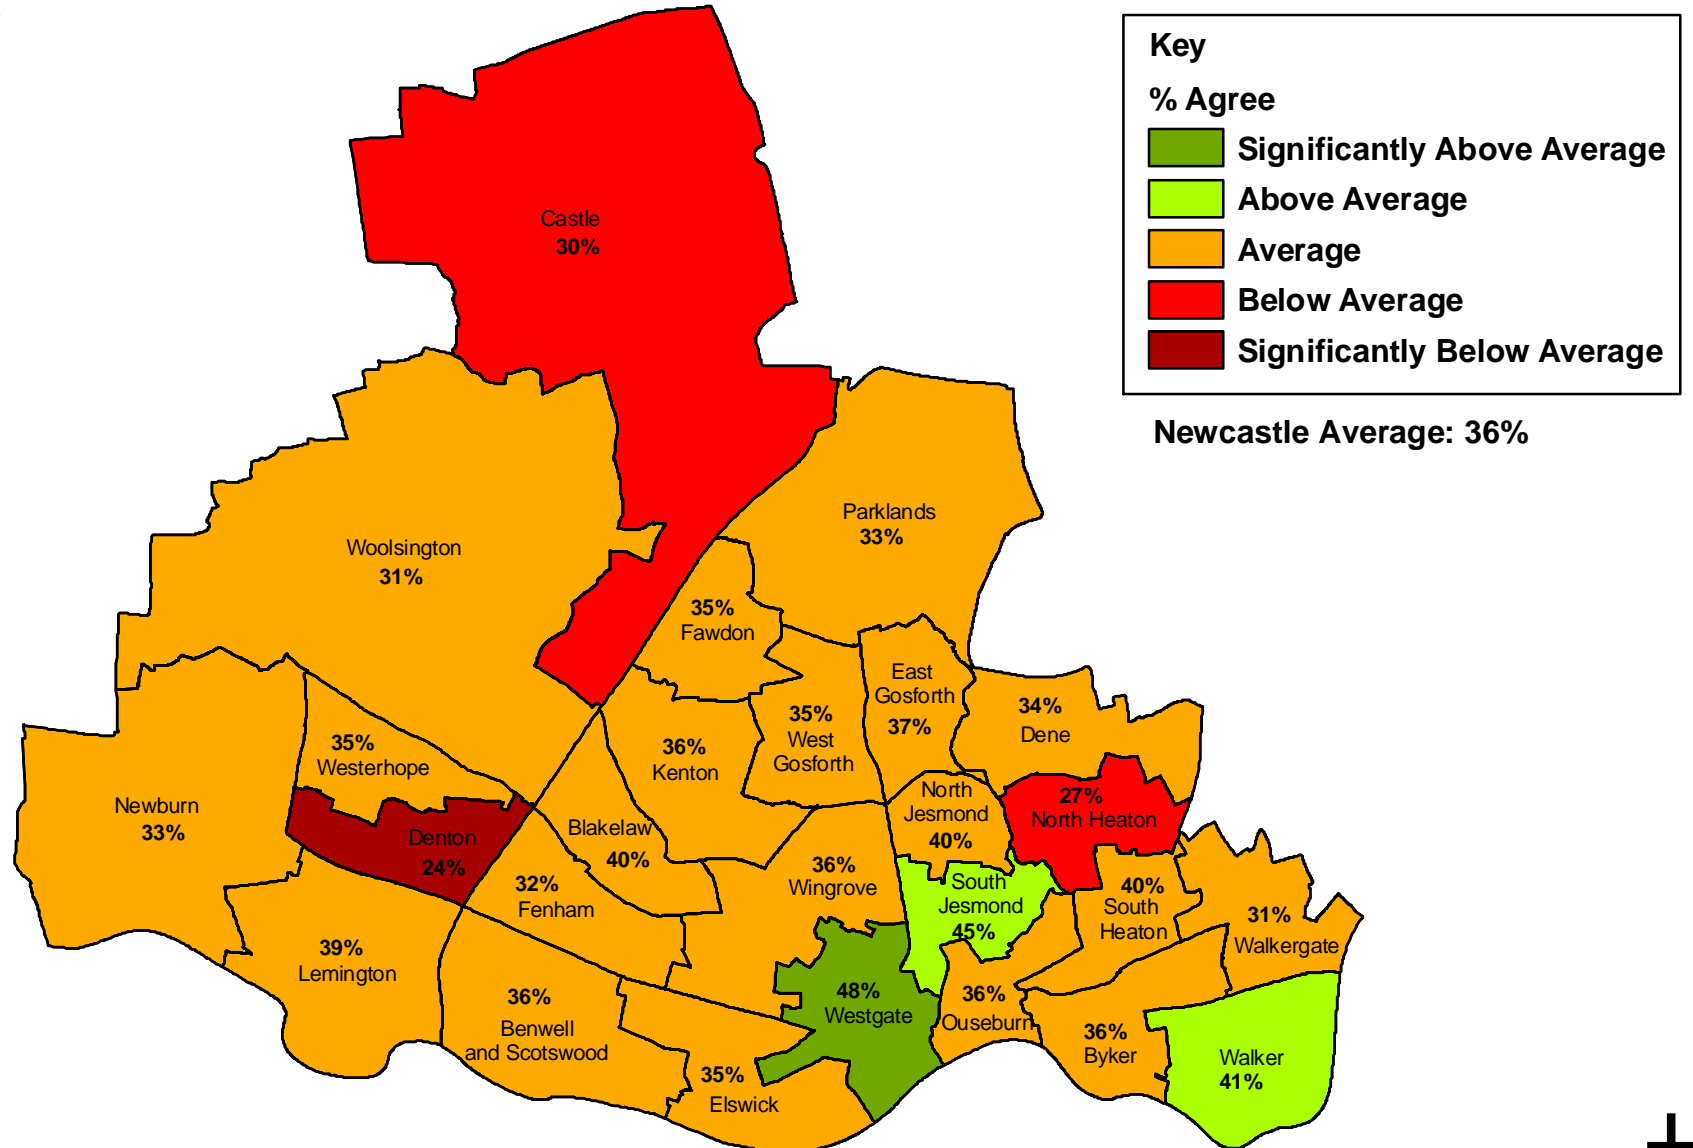

Figures which are 10 percentage points different from the City average will be significant.

Figures which are 10 percentage points different from the City average will be significant.

# Resident's Survey 2007/08

## Neighbourhood Issues: (Q18) Satisfaction with local area as a place to live

Figures which are 10 percentage points different from the City average will be significant.

**Key**

**% Satisfied**

- Significantly Above Average
- Above Average
- Average
- Below Average
- Significantly Below Average