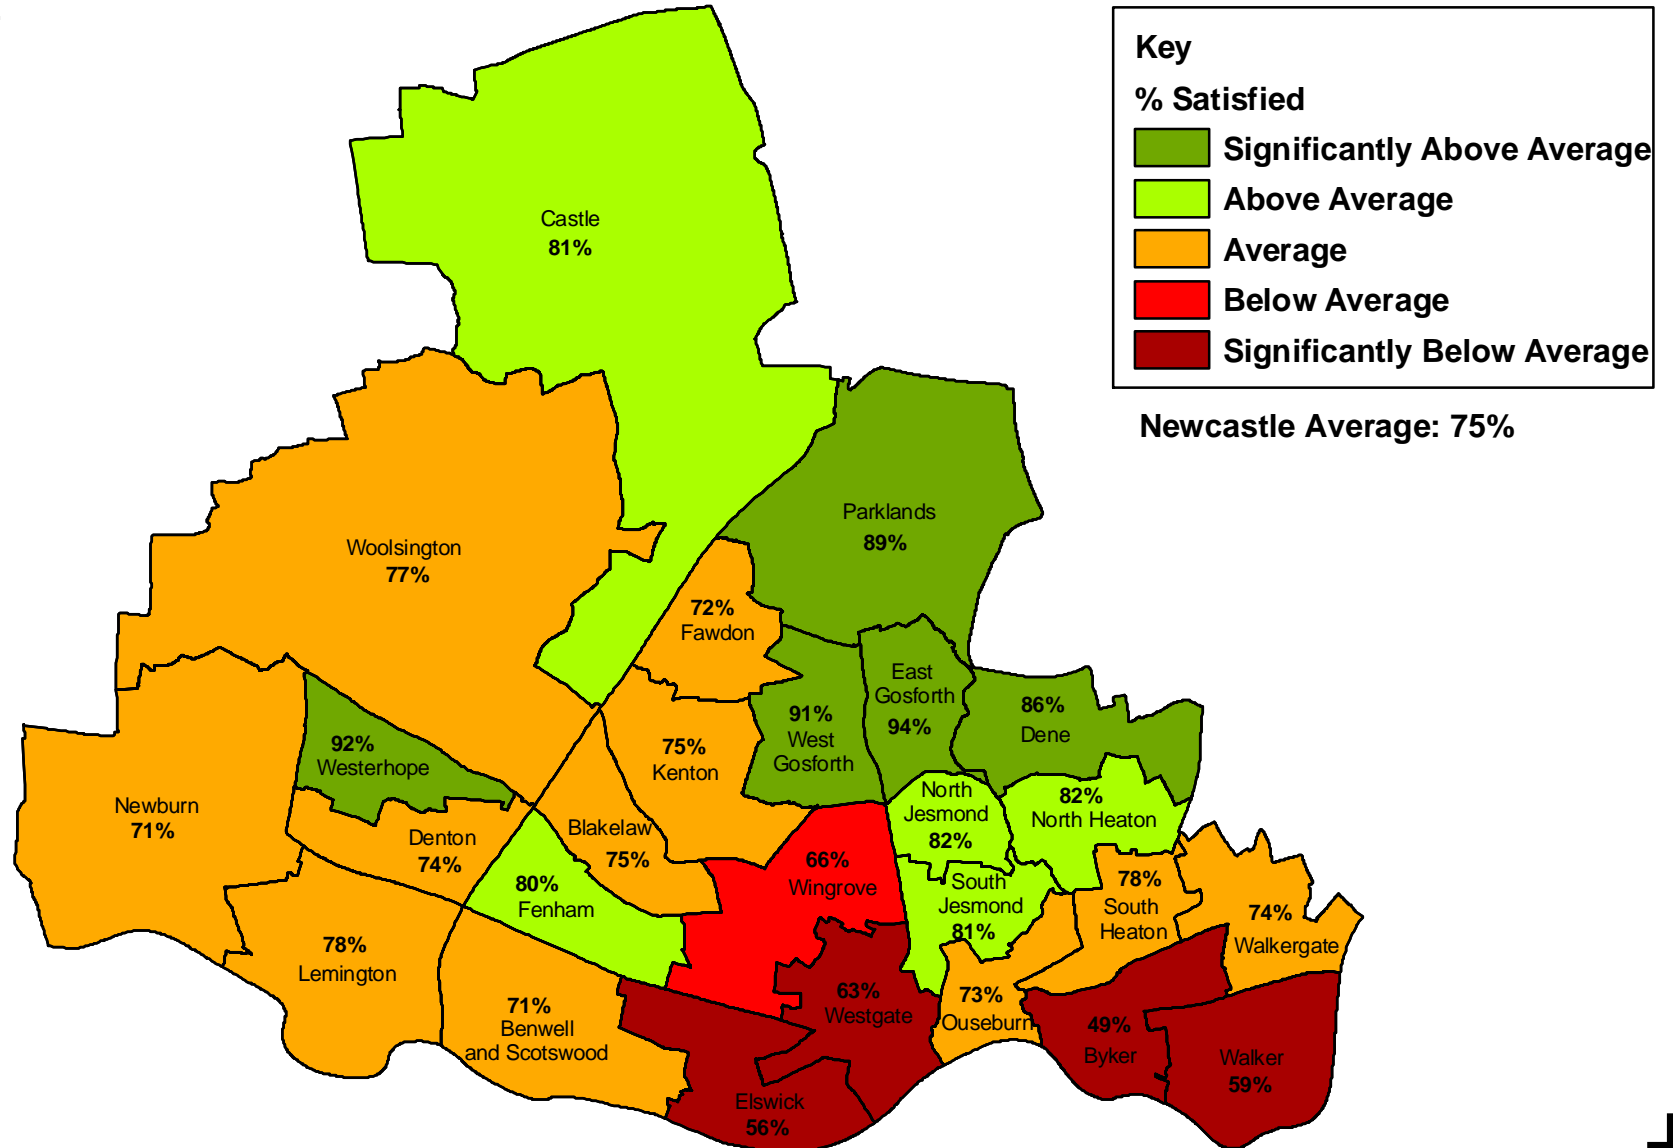

Figures which are 10 percentage points different from the City average will be significant.

Figures which are 10 percentage points different from the City average will be significant.

# Resident's Survey 2007/08

## Neighbourhood Issues: (Q18) Satisfaction with local area as a place to live

Figures which are 10 percentage points different from the City average will be significant.

**Key**

**% Satisfied**

- Significantly Above Average
- Above Average
- Average
- Below Average
- Significantly Below Average