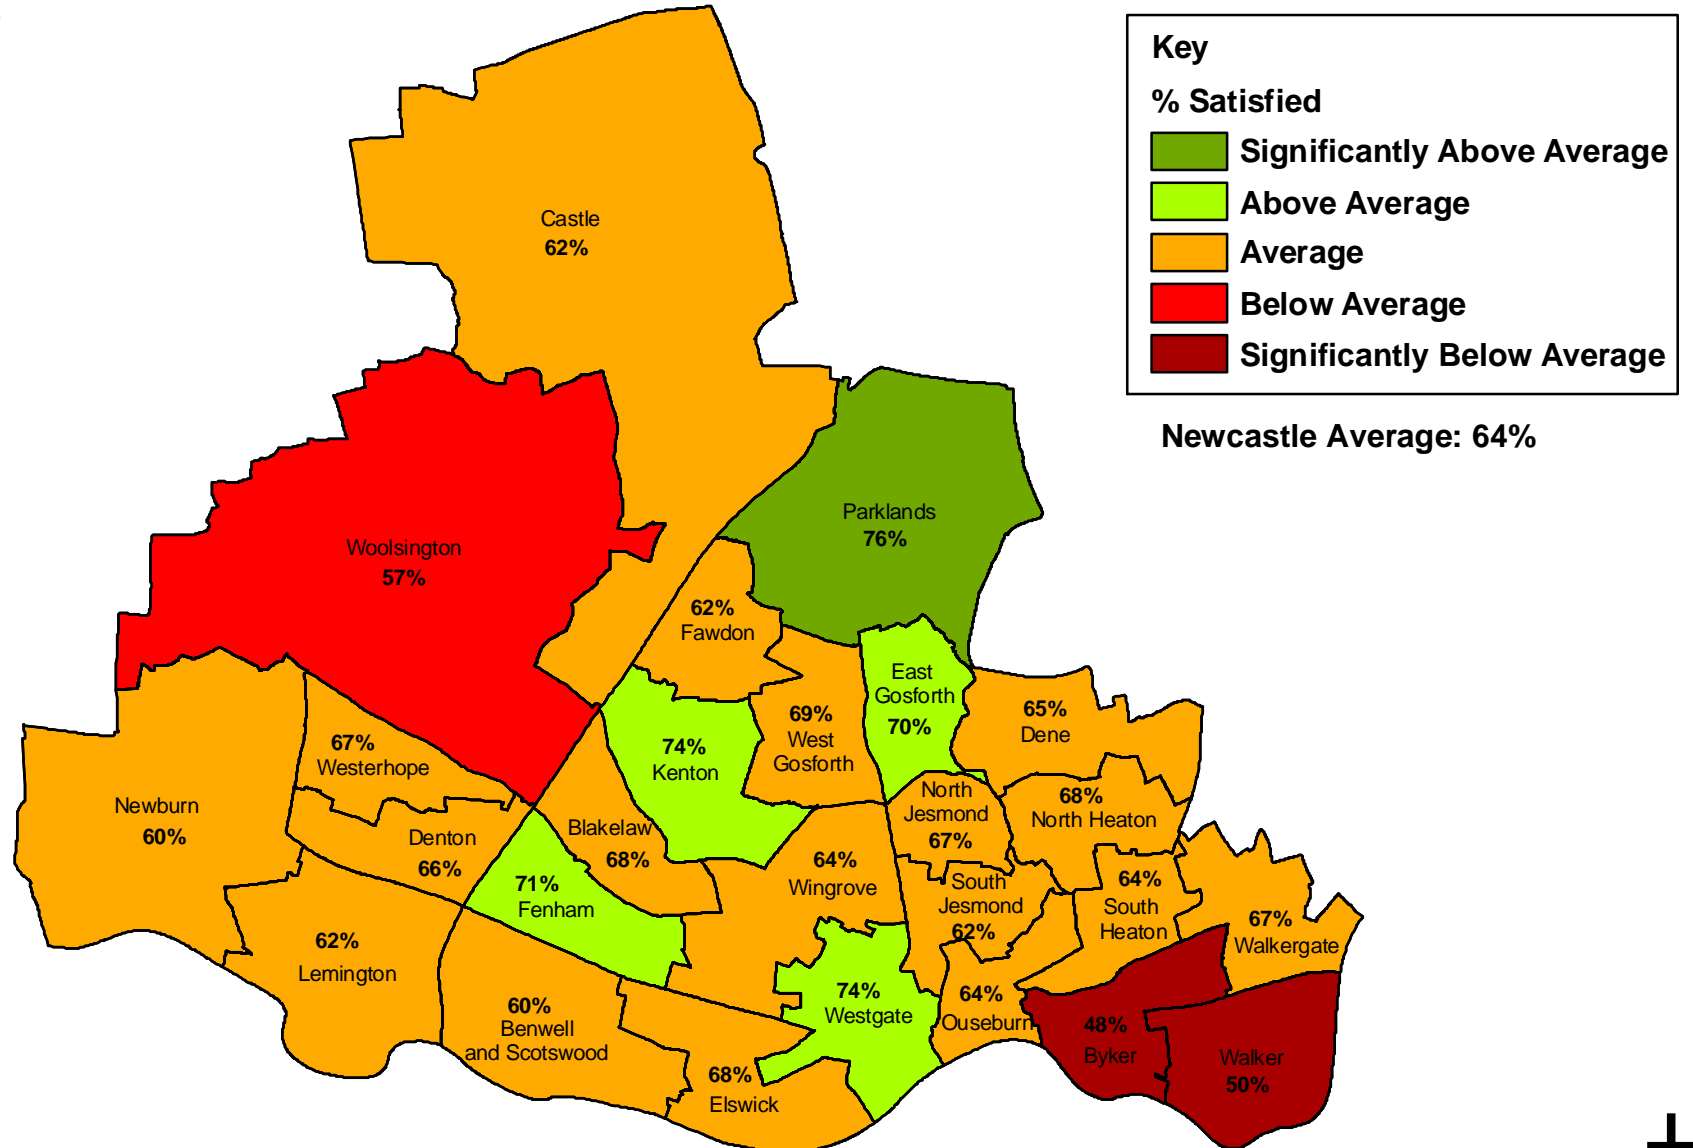

Figures which are 10 percentage points different from the City average will be significant.

Figures which are 10 percentage points different from the City average will be significant.

# Resident's Survey 2007/08

## Neighbourhood Issues: (Q18) Satisfaction with local area as a place to live

Figures which are 10 percentage points different from the City average will be significant.

**Key**

**% Satisfied**

- Significantly Above Average
- Above Average
- Average
- Below Average
- Significantly Below Average